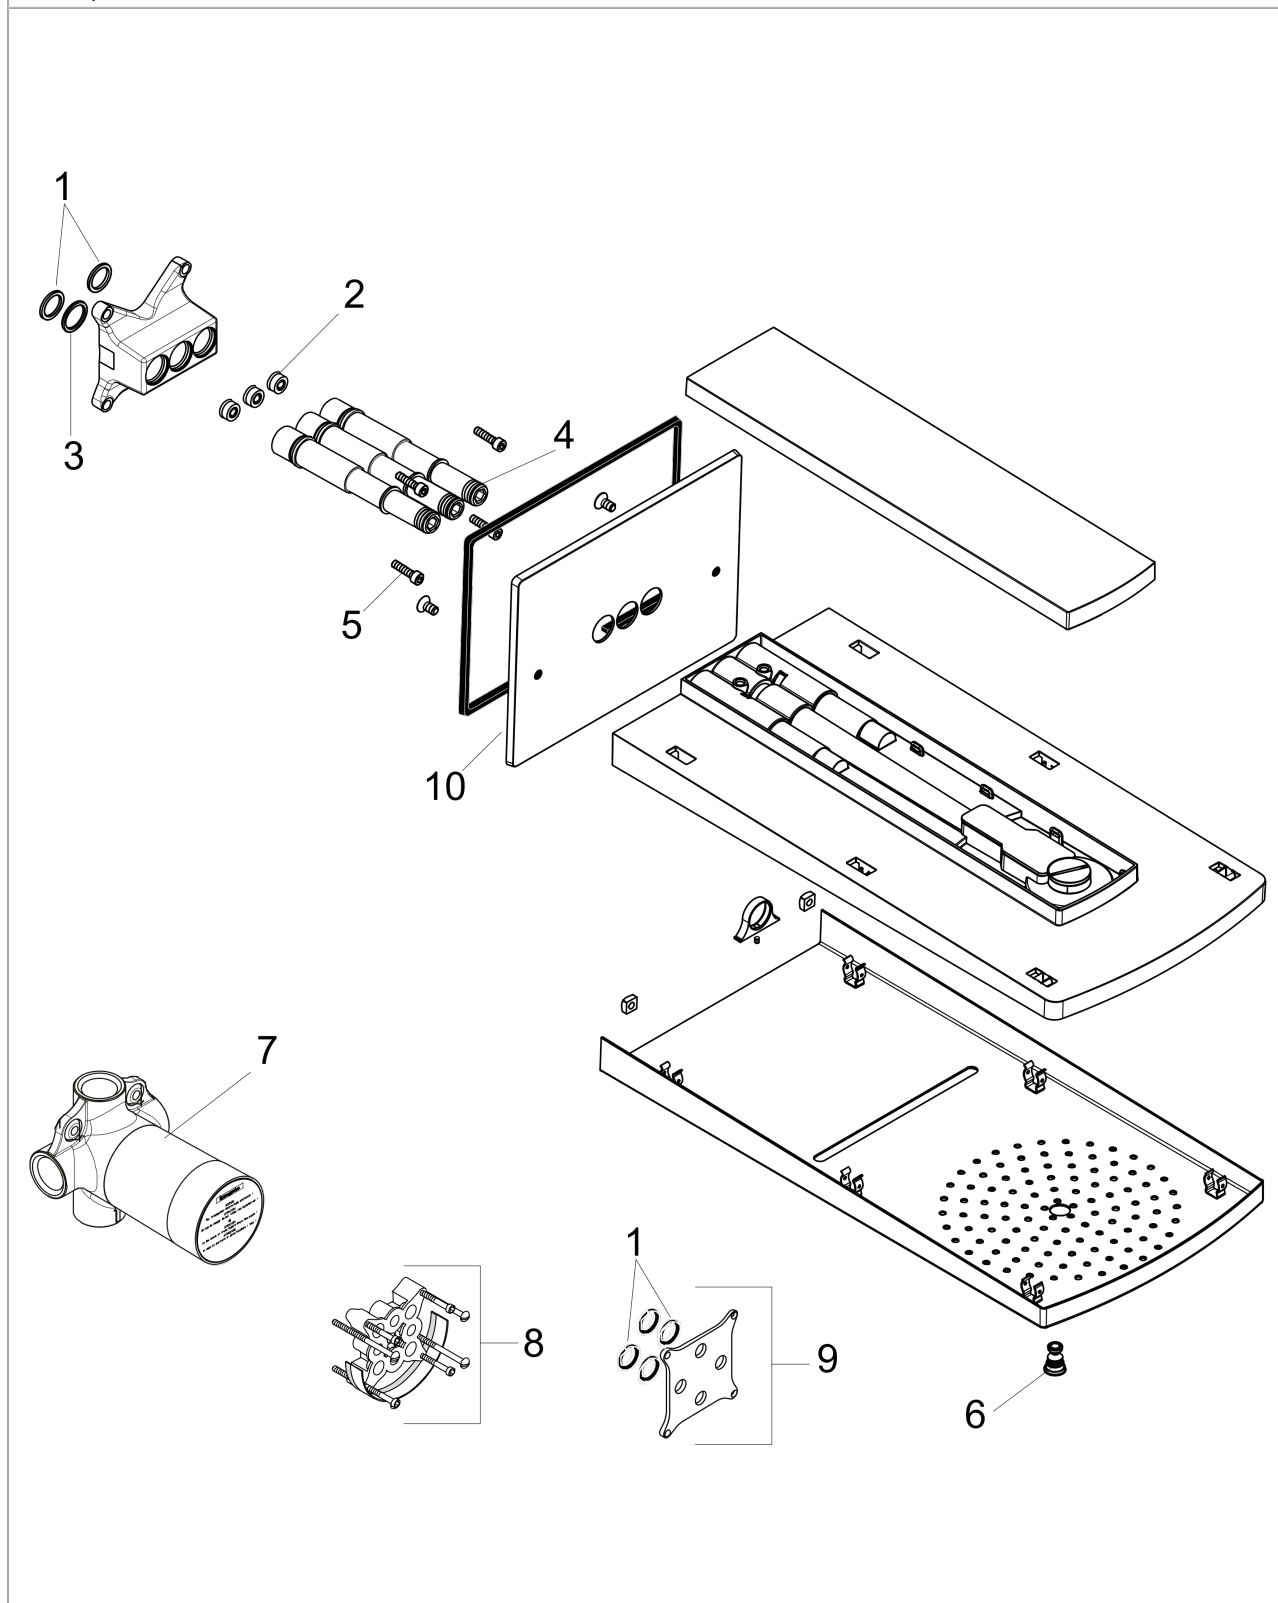

**Raindance Rainfall**  
**Showerhead 180 2-Jet Trim, 2.5 GPM**  
 Finishes : chrome Part no. : 28433001

Exploded drawing

Year of production: >01/12

**Raindance Rainfall**  
**Showerhead 180 2-Jet Trim, 2.5 GPM**  
 Finishes : **chrome** Part no. : **28433001**

**Spare parts list**

Year of production: >01/12

Pos.	Description	Part no.	Price	PU
1	O-ring 16x2	98133000	-	1
2	flow limiter (9 l/min)	98894000	-	1
3	O-ring 18x2	98181000	-	1
4	O-ring 12x2	98214000	-	1
5	set of screws	96525000	-	1
6	air jet	95794000	-	1
7	base body	15936181	-	1
8	compensation set 1°	95521000	-	1
9	extension 25 mm	13595000	-	1
10	escutcheon	93246000	-	1