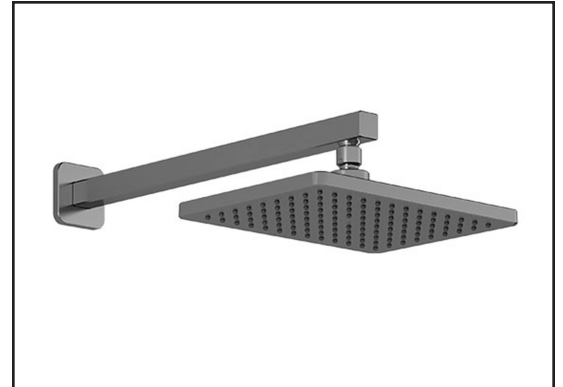

Kalia

ONCE UPON A TIME...WATER®

SQUAREONE™

BF1626

Rainhead with 90° Wallarm

SPÉCIFICATIONS

Features

- Male water inlet 1/2NPT on vertical arm
- Rainhead dimension:
260 mm x 188 mm x 16 mm (10 1/4" x 7 3/8" x 5/8")
- Soft tips for easy cleaning of limescale
- Adjustable orientation swivel
- Solid brass arm and plastic rainhead construction

Colors (Finishes)

- Chrome: BF1626-110
- Pure Nickel PVD: BF1626-125
- Matte Black: BF1626-160

Maximum flow rate

- 9.5 L/min (2.5 gpm) at 80 psi

Installation Notes

This product must be installed following the installation instructions provided.