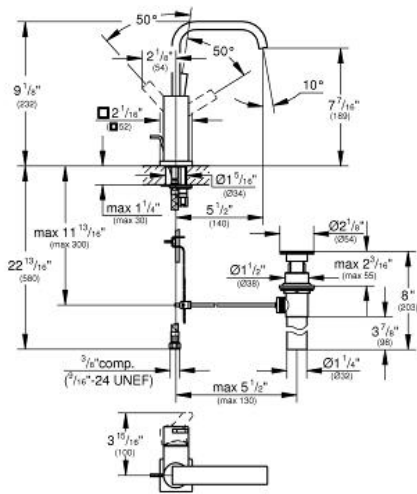

ALLURE

MODEL # 3212800A

Pure Freude
an Wasser

GROHE CANADA, INC. | 5900 Avebury Road, Mississauga, Ontario, Canada L5R 3M3
Phone: 905-271-2929 | Fax: 905-271-9494 | info@grohe.ca