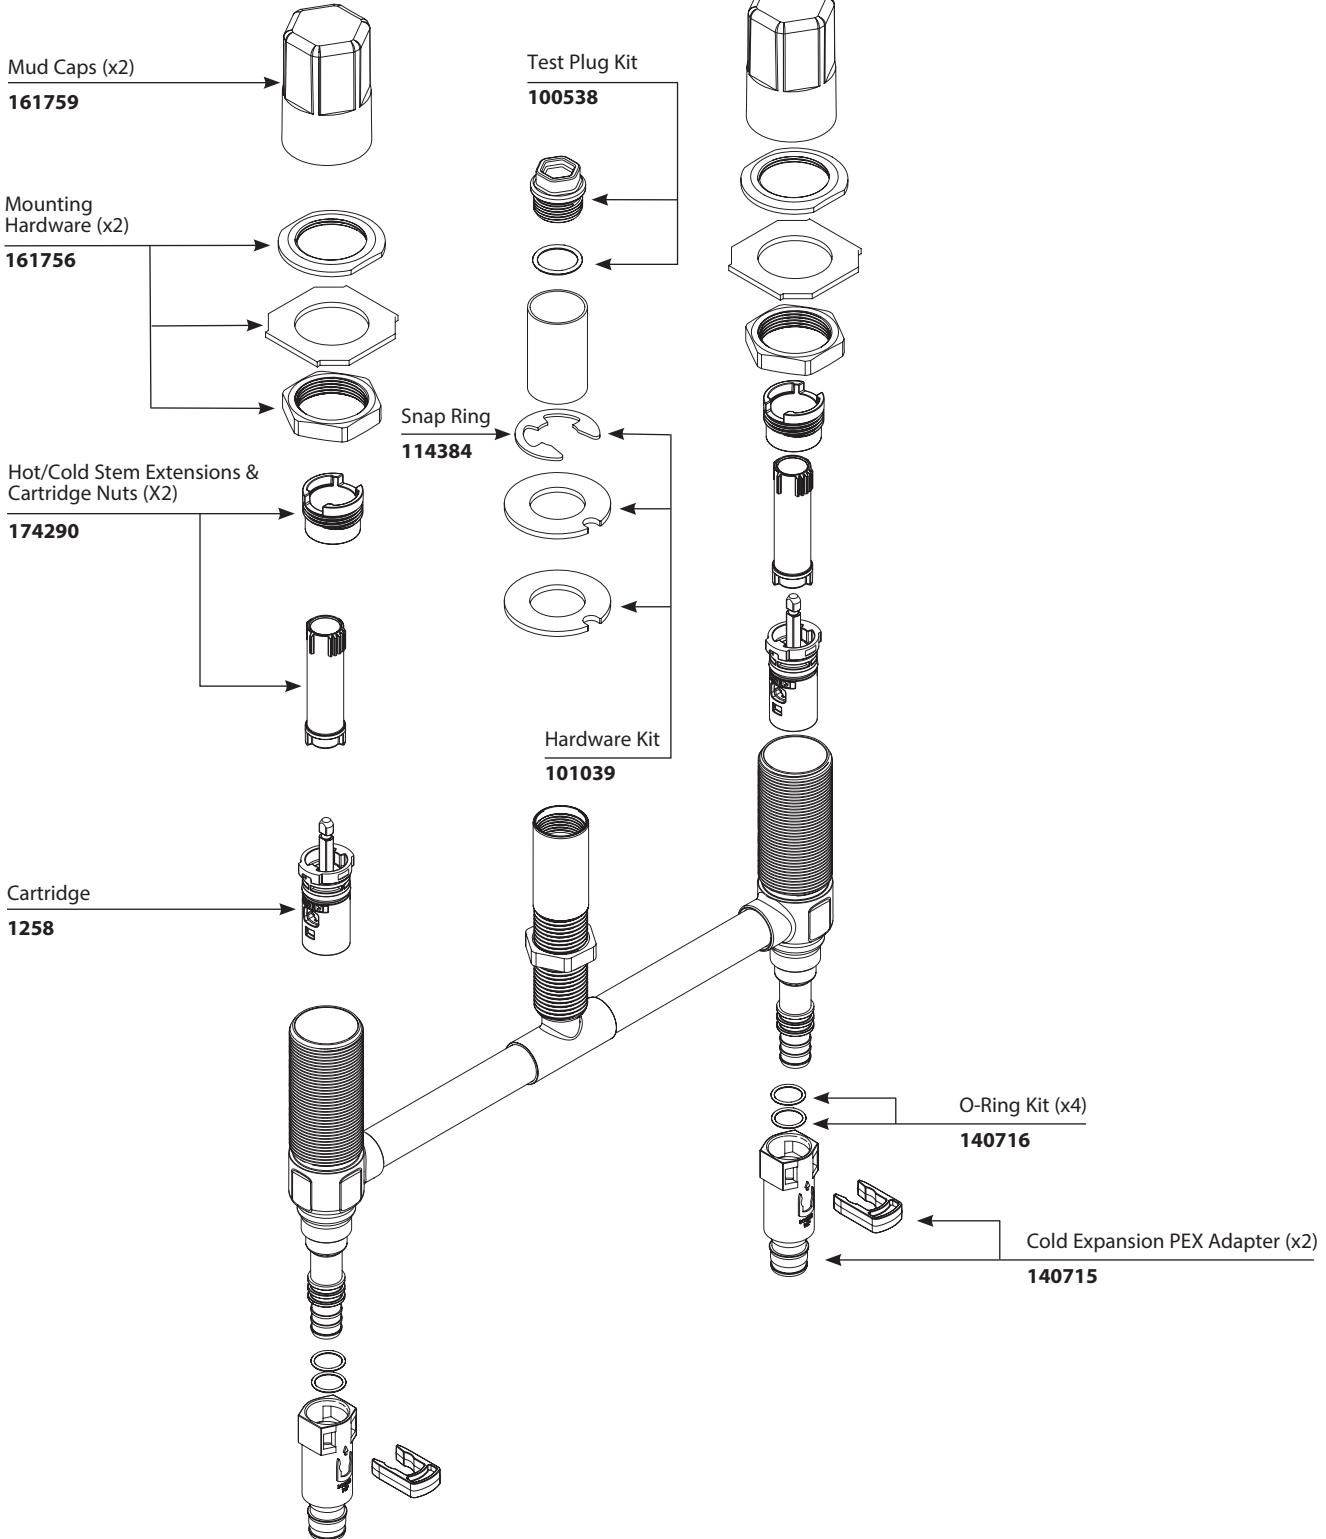

Buy it for looks. Buy it for life.®

■ Order by Part Number

*There is more than 1 version of this model.
Page down to identify the version you have.*

(For parts made after 9/2017)

Illustrated Parts

Moen®
**10" Fixed ROMAN TUB VALVE
Two-Handle Rough-In**

MODEL
4798

CONNECTIONS
1/2" PEX/Cold Expansion PEX

Buy it for looks. Buy it for life.®

Illustrated Parts

■ Order by Part Number

Moen®	
10" Fixed ROMAN TUB VALVE	
Two-Handle Rough-In	
MODEL	CONNECTIONS
4798	1/2" PEX/Cold Expansion PEX