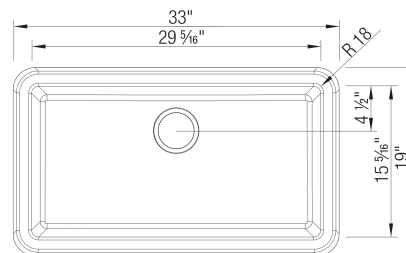

### Design and planning tips

- Min cabinet size: 36 in ( 915 mm )
- Bowl Depth: 9,25 in ( 235.0 mm )
- Apron front height: 10 in ( 254 mm )
- Rim thickness: 1.5 in ( 38 mm )

### Specifications:

Cabinet template, Installation instructions, 3 1/2" (90 mm) stainless steel strainer, Limited lifetime warranty

Apron Front depth: 10" (254 mm)

Rim thickness: 1 1/2" (38 mm)

Depending on cabinet construction, a different cabinet size may be required. Consult the cabinet manufacturer.