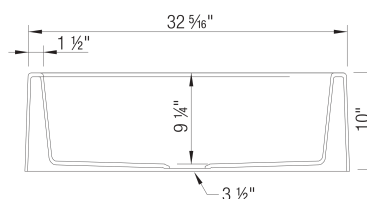

### Design and planning tips

- Min cabinet size: 36 in ( 915 mm )
- Bowl Depth: 9,25 in ( 235.0 mm )
- Apron front height: 10 in ( 254 mm )
- Rim thickness: 1.5 in ( 38 mm )

### Specifications:

Cabinet template, Installation instructions, 3 1/2" (90 mm) stainless steel strainer, Limited lifetime warranty

Apron Front depth: 10" (254 mm)

Rim thickness: 1 1/2" (38 mm)

Depending on cabinet construction, a different cabinet size may be required. Consult the cabinet manufacturer.