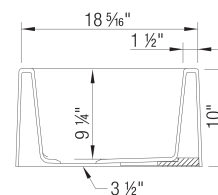

Optional Accessories

Sink Grid	401803
Floating Grid	406533
CapFlow Strainer Cover	517666
Beech Cutting Board	235010

Warranty

Limited lifetime warranty on all sinks and faucets. One-year warranty on all accessories and soap dispensers.

Code/Standards Compliance

BLANCO sinks and faucets are third-party tested and certified to CSA, cUPC, ANSI/ASME, IAPMO and NSF standards and listed by applicable certification bodies. For more information on individual product listings, contact our office or listing organization.

Need support? Learn more by watching our sink & faucet How-to videos:

<https://www.blanco.com/ca-en/support/how-to-videos/how-to-videos-for-sinks/>