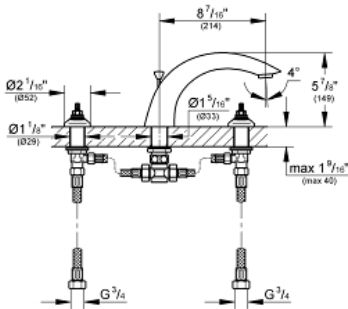

ARDEN
 Roman Bathtub Faucet
 MODEL # 25071000

Pure Freude
 an Wasser

Product Description:
 ARDEN
 Roman Bathtub Faucet

- Standard Specification:**
- Handles sold separately
 - 1/2" valves
 - Pressure resistant flexible connection hoses (between spout and side valves)
 - **GROHE StarLight** chrome finish