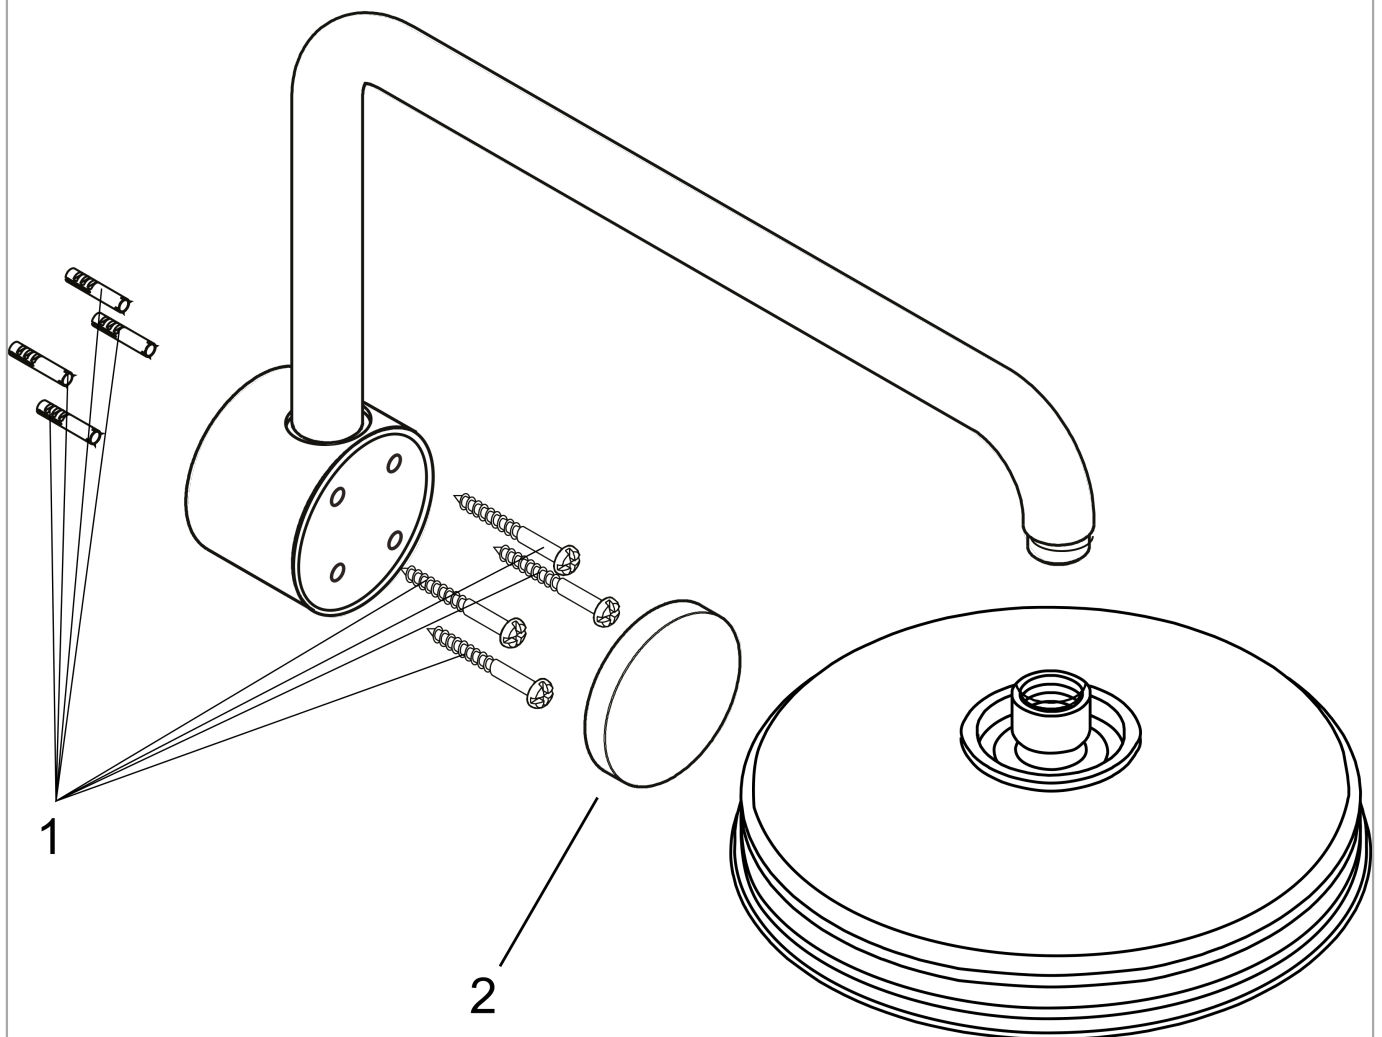

Raindance Showerarm

Finishes : **chrome** Part no. : **06476000**

Exploded drawing

Year of production: >11/06

Raindance
Showerarm
 Finishes : **chrome** Part no. : **06476000**

Spare parts list

Year of production: >11/06

Pos.	Description	Part no.	Price	PU
1	mounting set	98689000	-	1
2	cover	98690000	-	1