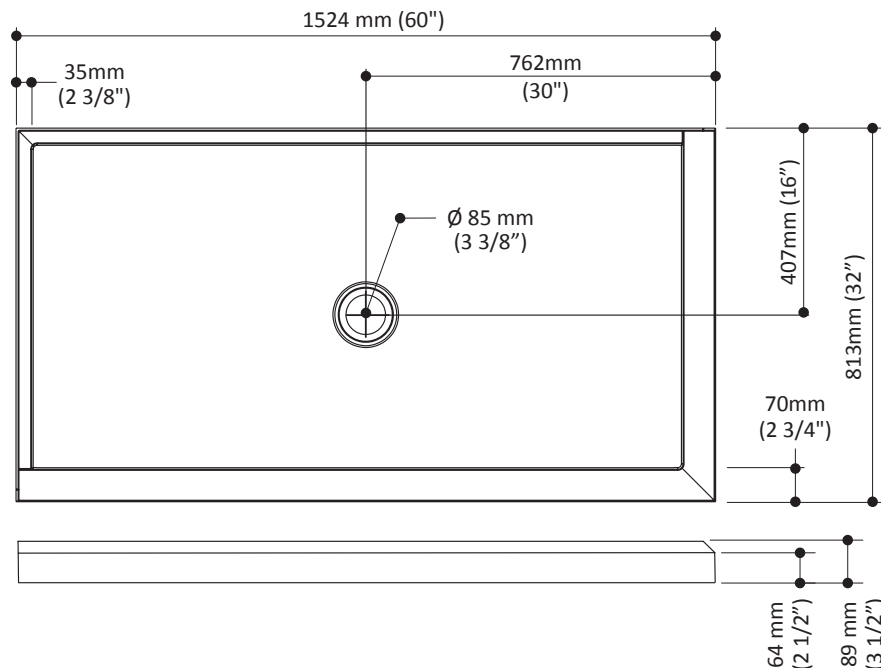

Features

- Rectangular shower base for corner installation
- **Anti-leak design with threshold designed to eliminate water infiltrations**
- Fiberglass reinforced acrylic
- Sturdy construction for strength and stability
- Self-leveling support legs for easy installation
- 1524 mm x 813 mm (60" x 32")
- Ultra-thin 64 mm (2 1/2") threshold
- Central drain
- Integrated tiling flanges on 2 walls (left)

Product dimensions:

Important: Dimensions are approximated and are subject to changes. Please refer to the installation instructions.