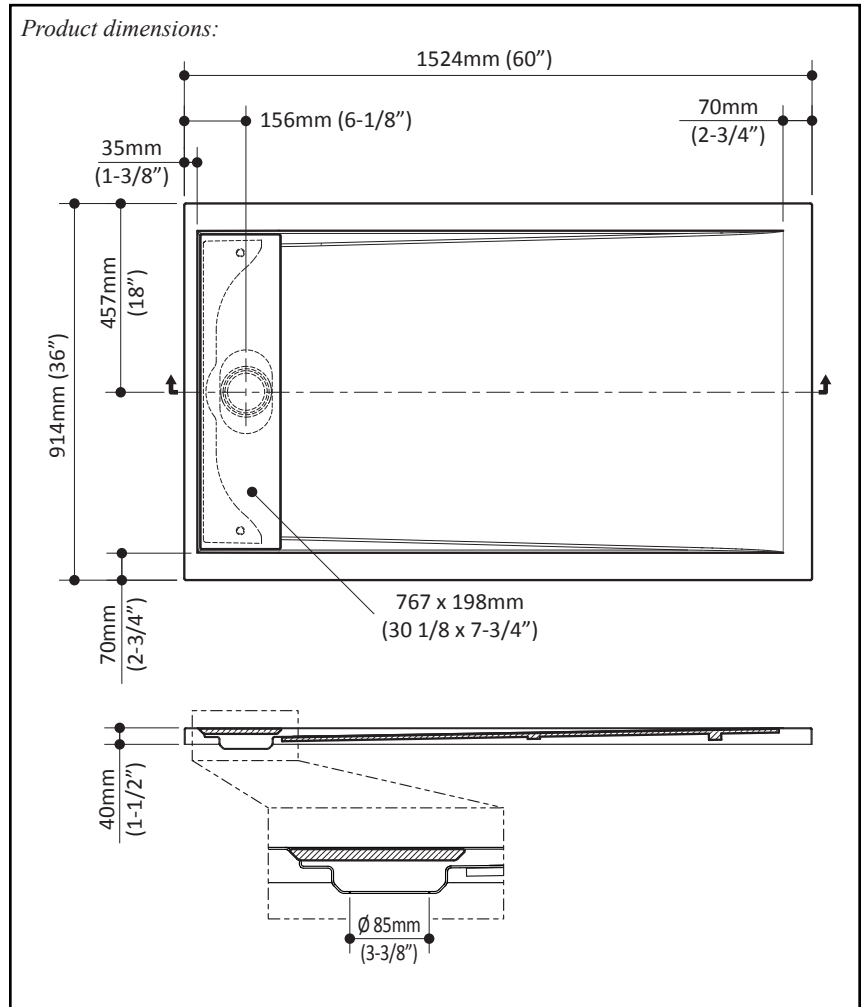

ONCE UPON A TIME...WATER®

OPURE™

BW1213

60 x 36 x 1 1/2 Rectangular Acrylic Shower Base

SPECIFICATIONS

Features

- Rectangular shower base
- Acrylic base fiberglass reinforced
- 1524 mm x 914 mm (60 x 36 in.)
- Low-1 1/2 in. threshold (40 mm)
- Tiling flange kit included
- Corner or alcove installation
- Drain cover included

Colors

- White : BW1213-240

Certifications

The specified model meets or exceeds the following standards;

- IAPMO Z124
- CSA B45.5

Packaging

- **Dimensions:**  
1590 mm x 980 mm x 70 mm  
(62 5/8 x 38 5/8 x 3 3/4)
- **Weight:** 26.72 kg (58.91 lb)

Installation Notes

This product must be installed following the installation instructions provided.

Important: Dimensions are approximated and are subject to changes. Please refer to the installation instructions.