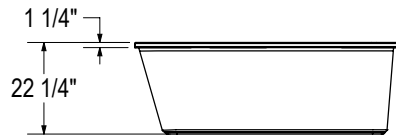

# Lounge

**Model number:**

**105798**

**Dimensions:** 64" x 34" x 22"

**Installation:** Freestanding

**Material:** Acrylic

(): Recommended faucet area 2 sections of 12" (L) x 3 1/2" (W).

All dimensions are approximate. Structure measurements must be verified against the unit to ensure proper fit.