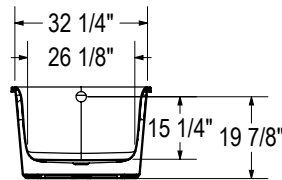

# Lounge

**Model number:**

105798

**Dimensions:** 64" x 34" x 22"

**Installation:** Freestanding

**Material:** Acrylic

# Lounge

**Model number:**

**105798**

**Dimensions:** 64" x 34" x 22"

**Installation:** Freestanding

**Material:** Acrylic

(): Recommended faucet area 2 sections of 12" (L) x 3 1/2" (W).

All dimensions are approximate. Structure measurements must be verified against the unit to ensure proper fit.