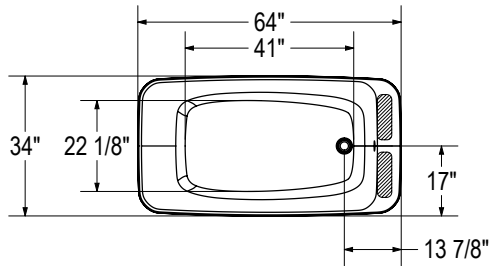

# Lounge

**Model number:**

105798

**Dimensions:** 64" x 34" x 22"

**Installation:** Freestanding

**Material:** Acrylic

# Lounge

**Model number:**

**105798**

**Dimensions:** 64" x 34" x 22"

**Installation:** Freestanding

**Material:** Acrylic

(): Recommended faucet area 2 sections of 12" (L) x 3 1/2" (W).

All dimensions are approximate. Structure measurements must be verified against the unit to ensure proper fit.