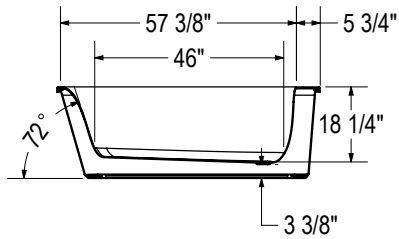

# Lounge

**Model number:**

**105798**

**Dimensions:** 64" x 34" x 22"

**Installation:** Freestanding

**Material:** Acrylic

(): Recommended faucet area 2 sections of 12" (L) x 3 1/2" (W).

All dimensions are approximate. Structure measurements must be verified against the unit to ensure proper fit.