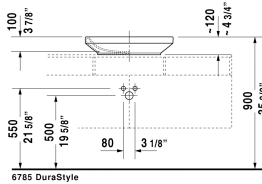

**DuraStyle Washbowl # 0349600000**

< 23 5/8" Inch >

Washbowl	Dimension	Weight	Order number
ground, without overflow, without faucet deck, hardware included, cUPC listed, 23 5/8" Inch			
<b>Colors</b>			
00 White			
<b>Variant</b>			
☒	23 5/8" x 15" Inch	26.5 lb	0349600000
Sanitary ceramics with the special WonderGliss surface finish will remain clean and attractive-looking for a long time to come. When ordering WonderGliss please add a "1" as eleventh digit to the model number.			
<b>Suitable products</b>			
Vanity unit wall-mounted 1 pull-out compartment, countertop including one cut-out, for 1 above-counter basin central, 31 1/2" x 21 5/8" Inch	31 1/2" x 21 5/8" Inch		KT6694
Vanity unit wall-mounted 1 pull-out compartment, countertop including one cut-out, for 1 above-counter basin central, 39 3/8" x 21 5/8" Inch	39 3/8" x 21 5/8" Inch		KT6695
Vanity unit wall-mounted 1 pull-out compartment, countertop including one cut-out, for 1 above-counter basin central, 47 1/4" x 21 5/8" Inch	47 1/4" x 21 5/8" Inch		KT6696
Vanity unit wall-mounted 2 pull-out compartments, 1 countertop with one cut-out or two cut-outs, for 1 or 2 above-counter basins, 55 1/8" x 21 5/8" Inch	55 1/8" x 21 5/8" Inch		KT6697 B/L/R
Vanity unit wall-mounted 2 drawers, upper drawer including cut-out for siphon and siphon cover, countertop including one cut-out, for 1 above-counter basin central, 31 1/2" x 21 5/8" Inch	31 1/2" x 21 5/8" Inch		KT6654