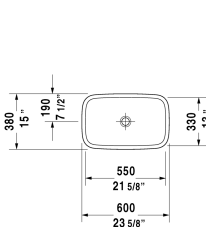

**DuraStyle Washbowl # 0349600000**

< 23 5/8" Inch >

Washbowl	Dimension	Weight	Order number
ground, without overflow, without faucet deck, hardware included, cUPC listed, 23 5/8" Inch			
<b>Colors</b>			
00 White			
<b>Variant</b>			
☒	23 5/8" x 15" Inch	26.5 lb	0349600000
Sanitary ceramics with the special WonderGliss surface finish will remain clean and attractive-looking for a long time to come. When ordering WonderGliss please add a "1" as eleventh digit to the model number.			
<b>Suitable products</b>			
Vanity unit wall-mounted 1 pull-out compartment, countertop including one cut-out, for 1 above-counter basin central, 31 1/2" x 21 5/8" Inch	31 1/2" x 21 5/8" Inch		KT6694
Vanity unit wall-mounted 1 pull-out compartment, countertop including one cut-out, for 1 above-counter basin central, 39 3/8" x 21 5/8" Inch	39 3/8" x 21 5/8" Inch		KT6695
Vanity unit wall-mounted 1 pull-out compartment, countertop including one cut-out, for 1 above-counter basin central, 47 1/4" x 21 5/8" Inch	47 1/4" x 21 5/8" Inch		KT6696
Vanity unit wall-mounted 2 pull-out compartments, 1 countertop with one cut-out or two cut-outs, for 1 or 2 above-counter basins, 55 1/8" x 21 5/8" Inch	55 1/8" x 21 5/8" Inch		KT6697 B/L/R
Vanity unit wall-mounted 2 drawers, upper drawer including cut-out for siphon and siphon cover, countertop including one cut-out, for 1 above-counter basin central, 31 1/2" x 21 5/8" Inch	31 1/2" x 21 5/8" Inch		KT6654