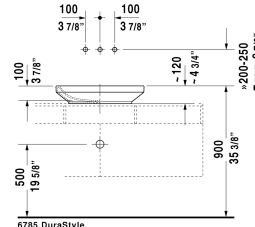

**DuraStyle Washbowl # 0349600000**

< 23 5/8" Inch >

Washbowl	Dimension	Weight	Order number
ground, without overflow, without faucet deck, hardware included, cUPC listed, 23 5/8" Inch			
<b>Colors</b>			
00 White			
<b>Variant</b>			
☒	23 5/8" x 15" Inch	26.5 lb	0349600000
Sanitary ceramics with the special WonderGliss surface finish will remain clean and attractive-looking for a long time to come. When ordering WonderGliss please add a "1" as eleventh digit to the model number.			
<b>Suitable products</b>			
Vanity unit wall-mounted 1 pull-out compartment, countertop including one cut-out, for 1 above-counter basin central, 31 1/2" x 21 5/8" Inch	31 1/2" x 21 5/8" Inch		KT6694
Vanity unit wall-mounted 1 pull-out compartment, countertop including one cut-out, for 1 above-counter basin central, 39 3/8" x 21 5/8" Inch	39 3/8" x 21 5/8" Inch		KT6695
Vanity unit wall-mounted 1 pull-out compartment, countertop including one cut-out, for 1 above-counter basin central, 47 1/4" x 21 5/8" Inch	47 1/4" x 21 5/8" Inch		KT6696
Vanity unit wall-mounted 2 pull-out compartments, 1 countertop with one cut-out or two cut-outs, for 1 or 2 above-counter basins, 55 1/8" x 21 5/8" Inch	55 1/8" x 21 5/8" Inch		KT6697 B/L/R
Vanity unit wall-mounted 2 drawers, upper drawer including cut-out for siphon and siphon cover, countertop including one cut-out, for 1 above-counter basin central, 31 1/2" x 21 5/8" Inch	31 1/2" x 21 5/8" Inch		KT6654