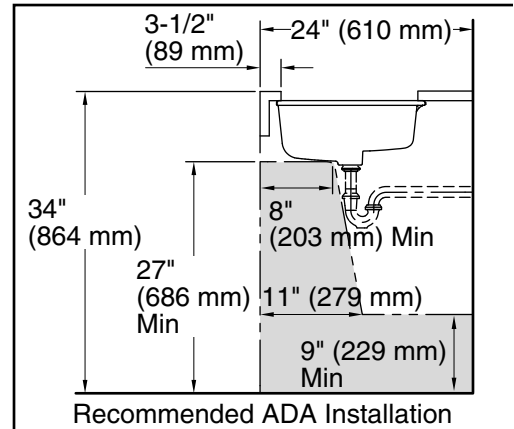

Verticyl® Rectangle
Undermount bathroom sink
K-2882

Features

- Geometric rectangular basin with vertical sides.
- Overflow drain.
- No faucet holes; requires wall- or counter-mount faucet.

Material

- Vitreous china.

Technical Information

All product dimensions are nominal.

- Bowl configuration: Single
- Installation: Under-mount
- Bowl area (Only): Length: 17-1/4" (438 mm)
Width: 13" (330 mm)
Water depth: 3-1/8" (79 mm)
- Drain hole: 1-3/4" (44 mm)
- Template: 1109226-7, required, not included