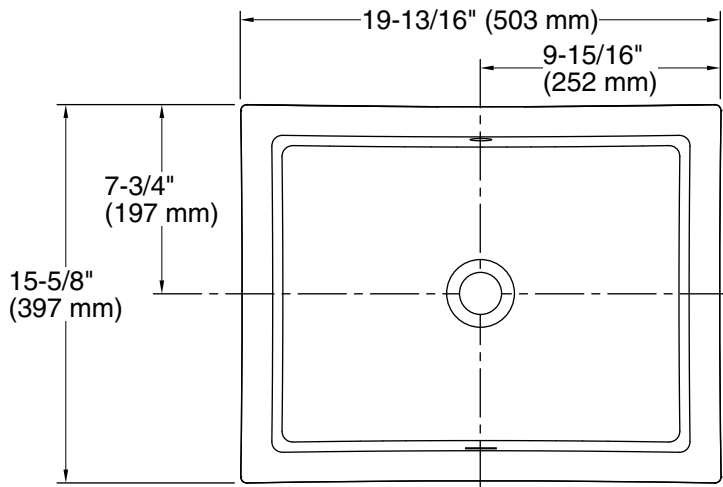

Verticyl® Rectangle
Undermount bathroom sink
K-2882

Features

- Geometric rectangular basin with vertical sides.
- Overflow drain.
- No faucet holes; requires wall- or counter-mount faucet.

Material

- Vitreous china.

Technical Information

All product dimensions are nominal.

- Bowl configuration: Single
- Installation: Under-mount
- Bowl area (Only): Length: 17-1/4" (438 mm)
Width: 13" (330 mm)
Water depth: 3-1/8" (79 mm)
- Drain hole: 1-3/4" (44 mm)
- Template: 1109226-7, required, not included