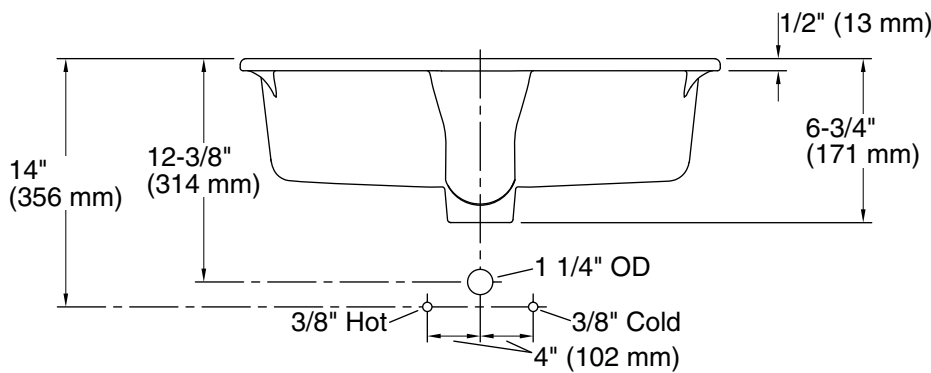

Verticyl® Rectangle
Undermount bathroom sink
K-2882

Features

- Geometric rectangular basin with vertical sides.
- Overflow drain.
- No faucet holes; requires wall- or counter-mount faucet.

Material

- Vitreous china.

Technical Information

All product dimensions are nominal.

- Bowl configuration: Single
- Installation: Under-mount
- Bowl area (Only): Length: 17-1/4" (438 mm)
Width: 13" (330 mm)
Water depth: 3-1/8" (79 mm)
- Drain hole: 1-3/4" (44 mm)
- Template: 1109226-7, required, not included