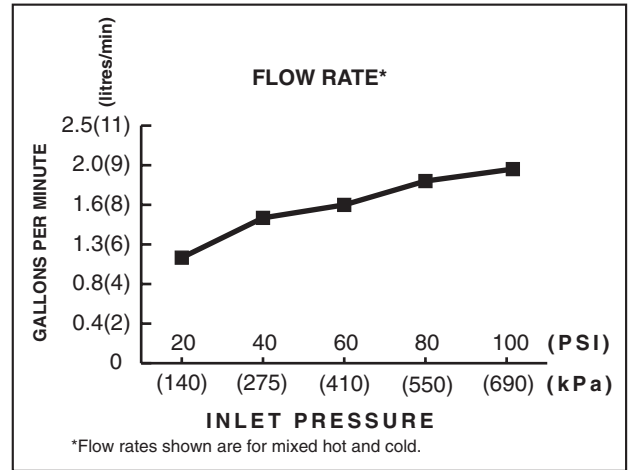

CODES AND STANDARDS

These products meet or exceed the following codes and standards:

- **ANSI A117.1**
- **ASME A112.18.1M**
- **CSA B 125**
- **NSF 61/Section 9**
- **IAPMO (cUPC)**

Product Number	Description	Finish Options*		
		Polished Chrome	PVD Satin	PVD Blackened Bronze
		002	295	068
6028 201	Centreset Sink faucet. Metal Speed Connect™ Pop-up drain. Metal Lever Handles.			

Meets the American Disabilities Act Guidelines and **ANSI A117.1** Requirements for the physically challenged.