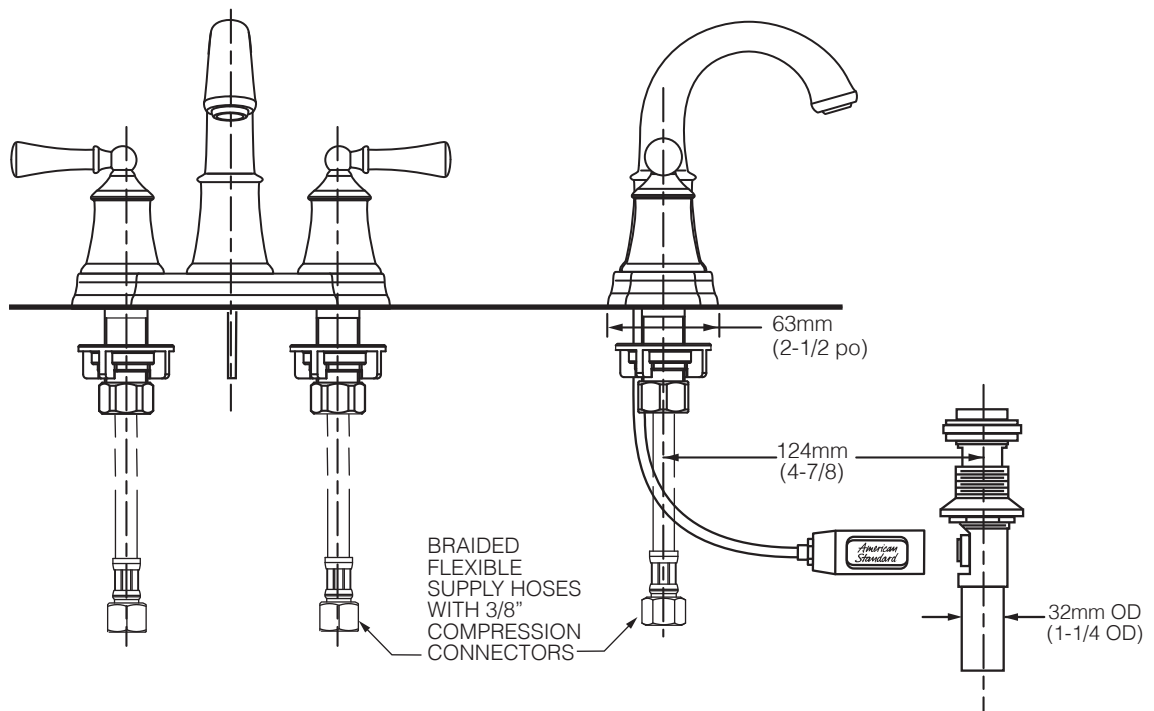

MODEL NUMBER:

- 6008 201 Centreset Sink**
 Speed Connect™ Pop-up drain.
 Metal Lever handles.

GENERAL DESCRIPTION:

Centreset sink faucet on 4" (102mm) centres. 1/4 turn washerless ceramic disc valve cartridges. Durable cast brass spout and waterway with one-half inch male inlet shanks. Metal lever handles. 20 inch (508mm) long flexible stainless steel drain cable is pre-assembled to faucet body. Non-Metallic Speed Connect™ drain body with 1-1/4 inch (32mm) tail piece. 1.25 gpm/5.7L/min. maximum flow rate at 60 p.s.i. (414kPa).

PRODUCT FEATURES:

Cast Brass Spout and Waterway: Durable. Ideal for prolonged contact with water.

Ceramic Disc Valve Cartridges: Assure a lifetime of smooth handle operation and drip-free performance.

Low Lead: Meets NSF Standard 61 requirements.

Exclusive Speed Connect Drain:

- 1/3 the Parts - installs in 1/3 the time.
- No tools or plumbers putty required for installation.
- No adjustments required - seals the first time, every time.
- Flexible stainless steel cable - installs effortlessly in tight spaces.

Simple Installation: Fast and easy one person installation. Faucet drops in from top. Quick spin nuts secure faucet in place.

Choice of Finishes: Available in Polished Chrome, and Satin (PVD).

CODES AND STANDARDS