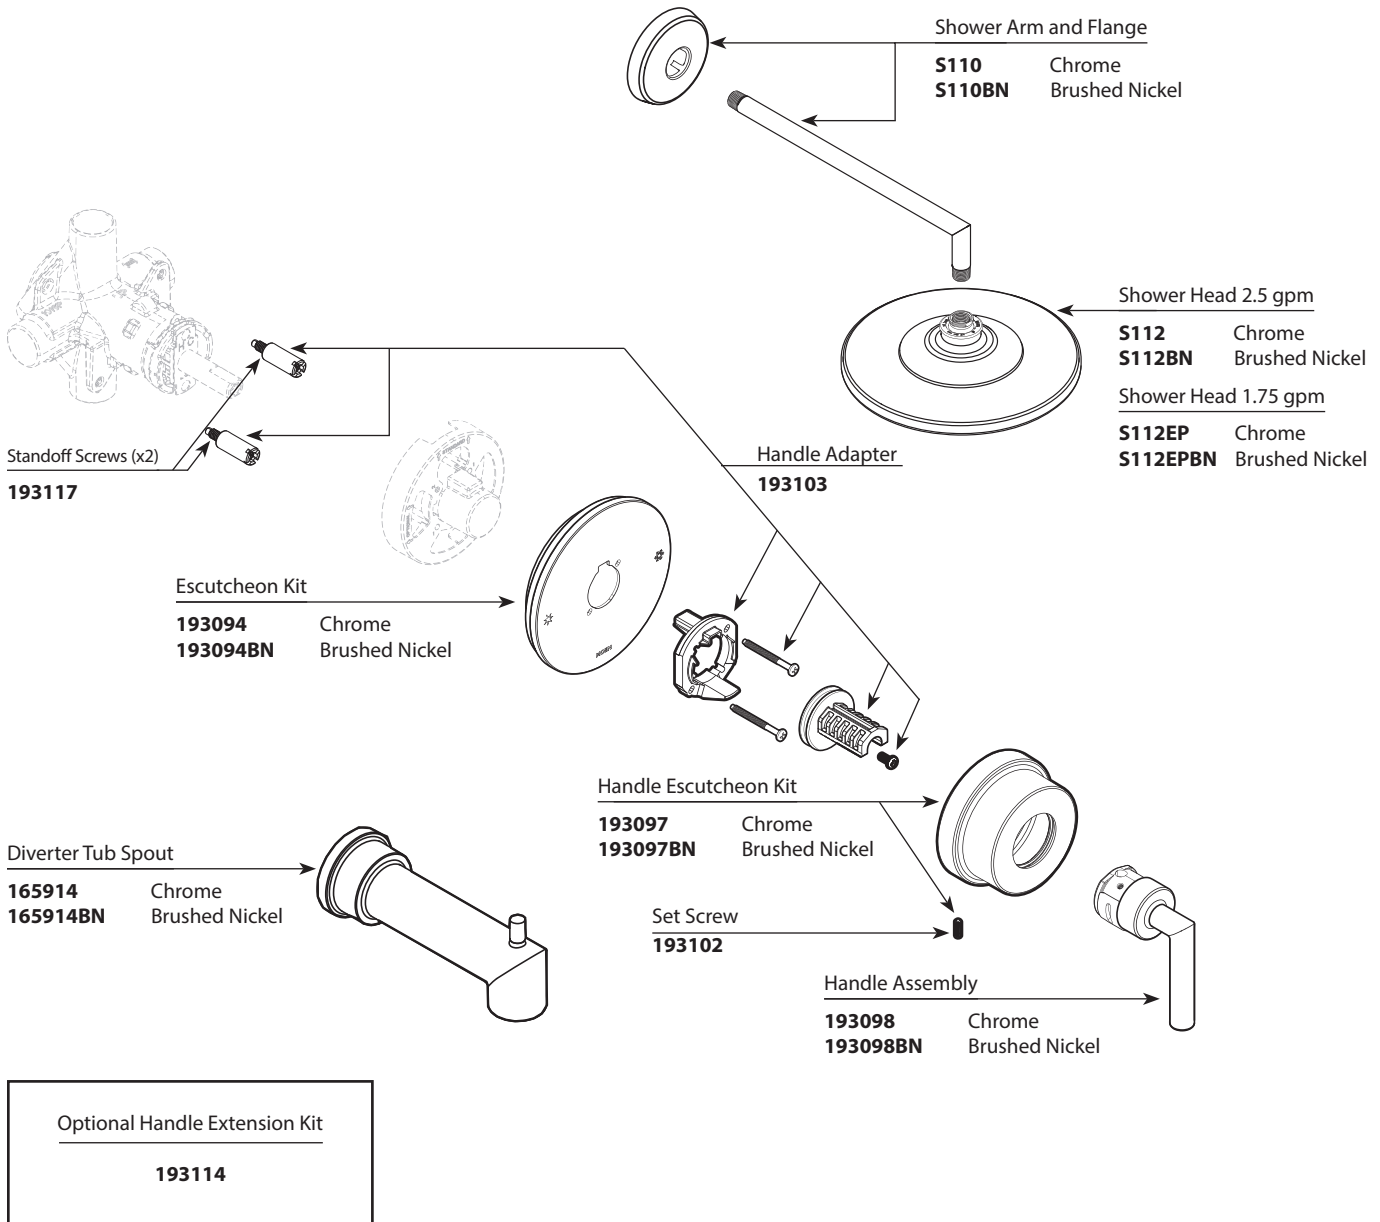

- Order by Part Number
- Trim can be used with 2500 series or 62300 series valve.

*There is more than 1 version of this model.  
Page down to identify the version you have.*

<b>ARRIS™ Single-Handle Posi-Temp® Tub/Shower Trim</b>			
<u>Valve Trim Only</u>	<u>Shower Trim Only</u>	<u>Tub Shower Trim</u>	<u>Finish</u>
TS22001	TS22002	TS22003	Chrome
TS22001BN	TS22002BN	TS22003BN	Brushed Nickel
	TS22002EP	TS22003EP	Chrome
	TS22002EPBN	TS22003EPBN	Brushed Nickel
	TS22002NH	TS22003NH	Chrome
	TS22002NHBN	TS22003NHBN	Brushed Nickel

- Order by Part Number
- Trim can be used with 2500 series or 62300 series valves

ARRIS™ Single-Handle Posi-Temp® Tub/Shower Trim			
<u>VALVE TRIM ONLY</u>	<u>SHOWER TRIM ONLY</u>	<u>TUB SHOWER TRIM</u>	<u>FINISH</u>
TS22001	TS22002	TS22003	Chrome
TS22001BN	TS22002BN	TS22003 BN	Brushed Nickel
	TS22002EP	TS22003 EP	Chrome
	TS22002EPBN	TS22003 EPBN	Brushed Nickel
	TS22002NH	TS22003 NH	Chrome
	TS22002NHBN	TS22003 NHBN	Brushed Nickel