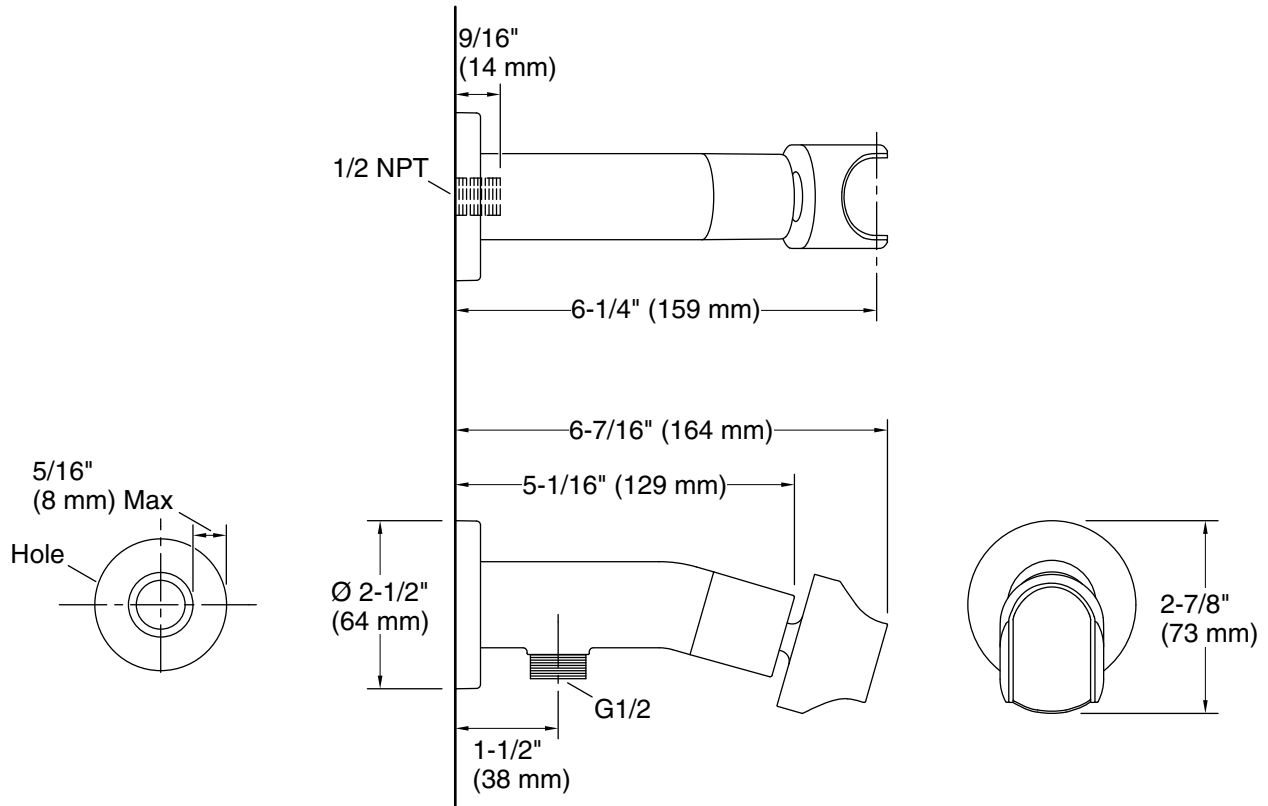

Features

- Requires Statement VES single-function handshower and hose (sold separately)
- Magnetic docking connection allows for handshower height adjustment of 2" (51 mm) and spray angle tilt of 24-58°
- Includes check valve for backflow prevention

Material

- Silicone handshower holder
- Premium metal construction for durability and reliability
- KOHLER® finishes resist corrosion and tarnishing

Installation

- Wall-mount
- 1/2 -14 NPT connection
- May require other adapter based on installation type (sold separately)

Technical Information

All product dimensions are nominal.

Notes

For NPT connection, nipple must extend 9/16" (14 mm) beyond finished wall.