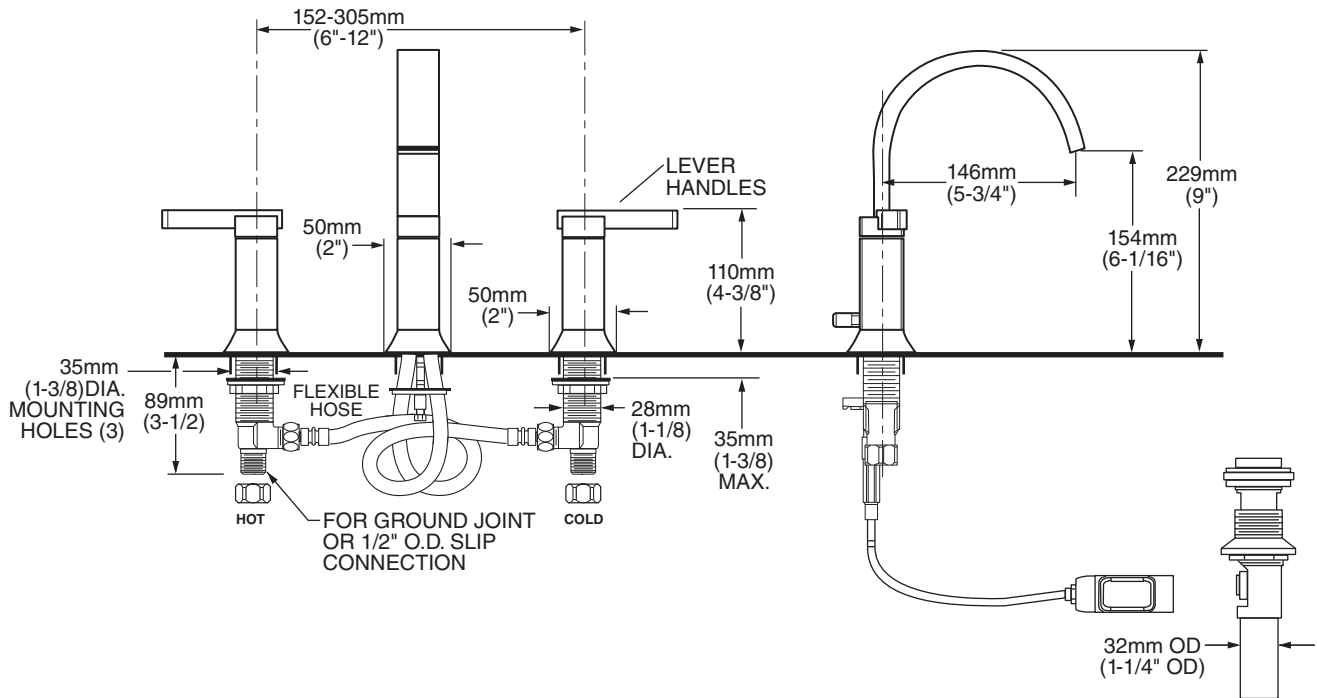

### MODEL NUMBER:

- 7431 801 Boulevard Widespread  
Metal Speed Connect® Pop-up drain.  
Metal Lever handles.

### GENERAL DESCRIPTION:

Cast brass valve bodies with flexible hose connections for 6" to 12" (152mm to 305mm) installations. 1/4 turn washerless ceramic disc valve cartridges. Brass spout. One-half inch male inlet shanks with brass coupling nuts. 20 inch (500mm) long flexible stainless steel drain cable is pre-assembled to spout. Metal Speed Connect® drain body with 1-1/4 inch (32mm) tail piece. 1.25 gpm (1.5gpm US)/5.7L/min. maximum flow rate.

- ASME A112.18.1
- NSF 61
- IAPMO (cUPC)

Product Number	Description	Finish Options	
		Polished Chrome	Satin Nickel (PVD)
		002	295
7431 801	Boulevard Widespread with Metal Speed Connect® Pop-up drain. Metal Lever handles.		