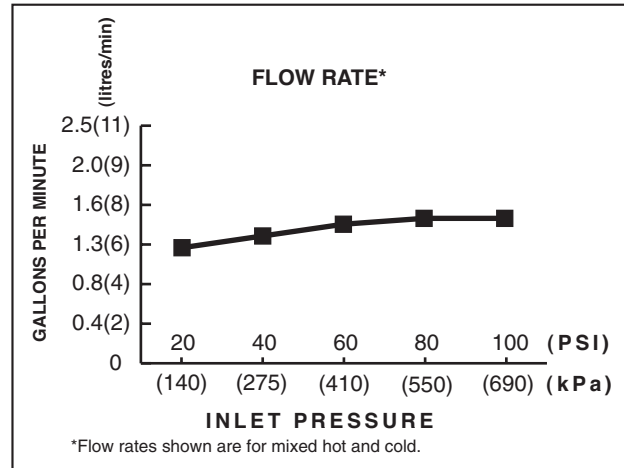

**BOULEVARD
TWO-HANDLE WIDESPREAD
SINK FAUCET**

CODES AND STANDARDS

These products meet or exceed the following codes and standards:

- ASME A112.18.1
- NSF 61
- IAPMO (cUPC)

Product Number	Description	Finish Options	
		Polished Chrome	Satin Nickel (PVD)
		002	295
7431 801	Boulevard Widespread with Metal Speed Connect® Pop-up drain. Metal Lever handles.