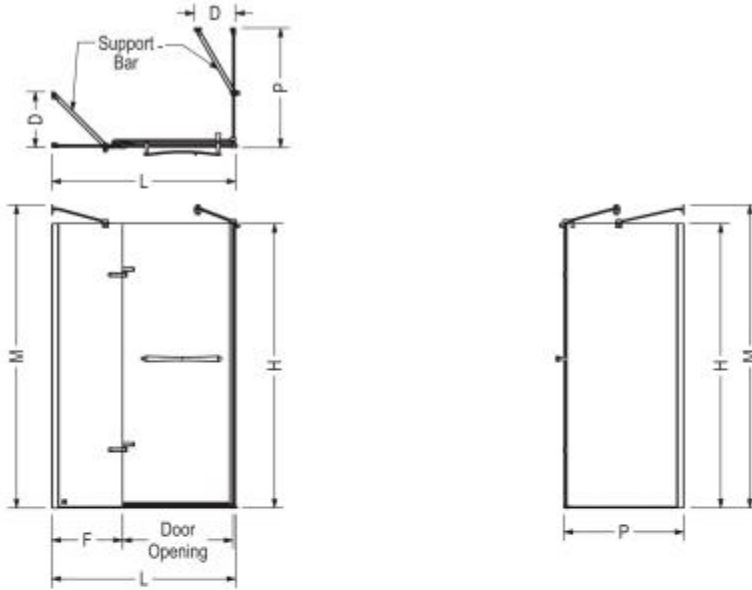

## Standard Features:

- 71 1/2" high luxury clear tempered glass, 8mm (5/16")
- Unique MAAX Patented hinge - allows for 3" lateral adjustment
- Reversible door for left or right opening
- For installation on acrylic walls, ceramic and Utile
- For a corner shower: combine a return panel and an alcove door
- Available in 3 finishes: Chrome, Brushed Nickel and Dark Bronze

# Reveal 71 56-59 x 71 1/2 in. 8mm Pivot Shower Door for Alcove Install

**Model number:**

136672

**Dimensions:** 71.5"

**Installation:**

**Material:**

STANDARD

## Dimensions

71 1/2 In.  
(1816 mm)