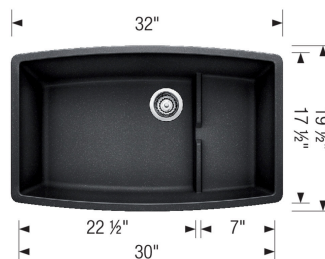

PERFORMA CASCADE SILGRANIT

Design and planning tips

- Min cabinet size: 36 in (915 mm)
- Bowl Depth: 10 in (255.0 mm)

Specifications:

Mesh basket, Sink template, Installation instructions, 3 ½" (90 mm) stainless steel strainers

To protect from damage, this model should be shipped on a pallet.

Depending on cabinet construction, a different cabinet size may be required. Consult the cabinet manufacturer.

Codes/Standards: CSA B45.8-18/ IAPMO Z403-2018

Included Accessories

Mesh Basket 406461

Optional Accessories

Sink Grid 406449
CapFlow Strainer Cover 517666

Warranty

Limited lifetime warranty on all sinks and faucets. One-year warranty on all accessories and soap dispensers.

Code/Standards Compliance

BLANCO sinks and faucets are third-party tested and certified to CSA, cUPC, ANSI/ASME, IAPMO and NSF standards and listed by applicable certification bodies. For more information on individual product listings, contact our office or listing organization.

Need support? Learn more by watching our sink & faucet How-to videos:

<https://www.blanco.com/ca-en/support/how-to-videos/how-to-videos-for-sinks/>

BLANCO Canada Inc
100 Corporation Drive
Brampton ON L6S 6B5

Tel & Fax

Tel: 905-494-2400 Toll free: 1-877-425-2626

Fax: 905-494-2425 Toll free: 1-877-825-2626

While BLANCO strives to provide accurate information, all images and dimensions in this document are intended for reference only and are subject to change at any time without notice. This document is not intended for use as an installation guide. For