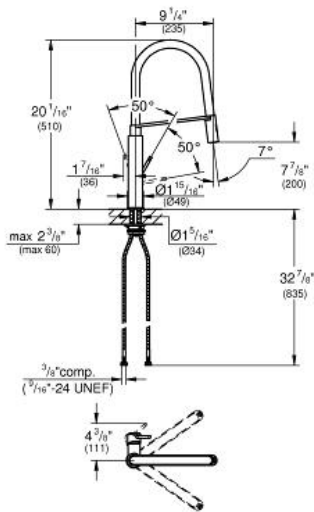

CONCETTO PROFESSIONAL Single-Handle Kitchen Faucet

MODEL # 31492000

Pure Freude
an Wasser

GROHE

ADA

Product Description: CONCETTO PROFESSIONAL Single-Handle Kitchen Faucet

Standard Specification:

- Single hole installation
- **GROHE StarLight** chrome finish
- **GROHE SilkMove** 1.1" (28 mm) ceramic cartridge flow strainer
- With integrated temperature limiter
- Professional spray
- With flexible, hygienic GROHFlexx kitchen Santoprene hose
- Diverter: laminar spray/SpeedClean shower jet
- Automatic return to laminar spray
- **GROHE EasyDock M** integrated magnet for seamless docking of the spray head
- Swivel spout
- Swivel area 360°
- Protected against backflow
- Stainless steel flex lines
- Quick installation system
- Max Flow Rate 1.75 gpm

Applicable Codes & Standards:

- Energy Policy Act of 1992
- NSF 61
- ASME A112.18.1/CSA B125.1
- US Federal and State material regulations
- ICC/ANSI A117.1

Color:

- 31492000 StarLight Chrome