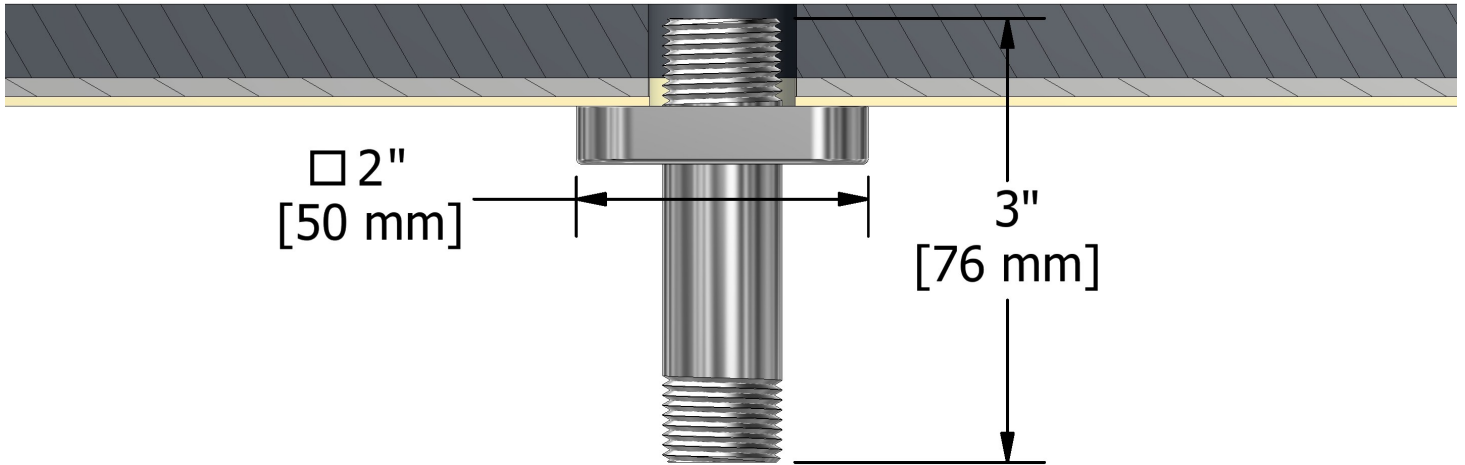

Sizes, models and finishes may differ from thoses presented.

Warranty

This **Riobel Inc.** product you have purchased carries a Limited Lifetime Warranty on the chrome, PVD finish, blacks and all working parts and is guaranteed from the initial purchase date against all manufacturing defects. All other finishes, including plastic components, are guaranteed for one year. All electric and/or electronic parts are covered by a 5-year limited warranty.

Customer Service

Ontario, West Canada : 888-287-5354 Quebec, Maritimes, United States : 866-473-8442

2021.03.02