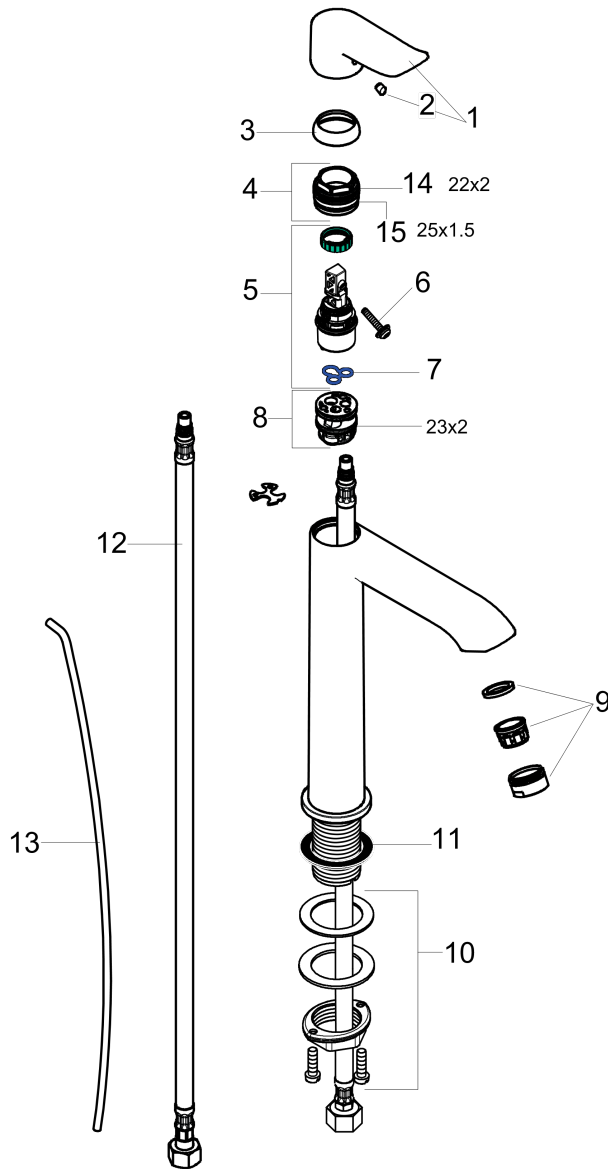

Metris
Single-Hole Faucet 200 with Pop-Up Drain, 1.2 GPM
Finishes : **chrome** Part no. : **31183001**

Exploded drawing

Year of production: >07/16

Metris
Single-Hole Faucet 200 with Pop-Up Drain, 1.2 GPM
 Finishes : **chrome** Part no. : **31183001**

Spare parts list

Year of production: >07/16

Pos.	Description	Part no.	PC	PU
1	handle	95520000	0	1
2	screw cover	96338000	0	1
3	flange	98863000	0	1
4	nut	98864000	0	1
5	cartridge, assy	95973001	0	1
6	locking screw for handle	95140000	0	1
7	seal	98865000	0	1
8	adapter for cartridge	98866000	0	1
9	aerator M24x1 (4,5 l/min)	92877000	0	1
10	fixing set (Ø 32)	13961000	0	1
11	flat seal	98749000	0	1
12	connection hose 35½" M8x0,75 3/8"	96316001	0	1
13	pull rod	96657000	0	1
14	O-Ring 22x2	98185000	0	1
15	O-ring 25x1,5	98146000	0	1
a	pop up waste	88509000	0	1
b	lever arm 340mm (ball-Ø12mm)	96324000	0	1