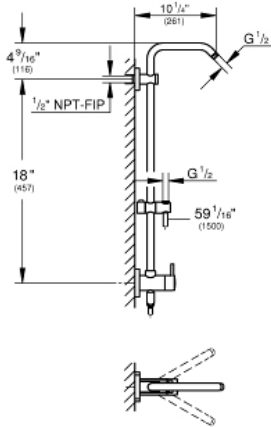

RETRO-FIT SYSTEM Shower System

MODEL # 26488000

Pure Freude
an Wasser

GROHE

Product Description: RETRO-FIT SYSTEM Shower System

Standard Specification:

- Optional fixed or 45° swivel shower arm
- Switch between hand shower and showerhead via built-in diverter
- 6 diverter functions (2 discrete functions (non shared) + one shared function in both standard and Eco flow)
- Showerhead and hand shower (not included)
- Bar with adjustable height hand shower holder
- Distance between diverter and upper bracket 18" (457 mm)
- Rotaflex shower hose (59") (28 417)
- Angle adapter to prevent hose interfering with shower valve
- Optional **GROHE EcoJoy** 1.8 gpm (6.6 l/min) flow limiter included
- **GROHE StarLight** chrome finish
- Inner WaterGuide for a longer life
- Twistfree to prevent hose from twisting
- Min. recommended pressure: 15 psi (1.0 bar)
- System includes 2 back flow preventers
- Optional compensation disc (26 030) available for uneven wall installation
- Optional height extension (26 464) available for raising the shower head
- CALGreen compliant

Applicable Codes & Standards:

- ASME A112.18.1/CSA B125.1
- US Federal and State material regulations

Color:

- 26488000 StarLight Chrome