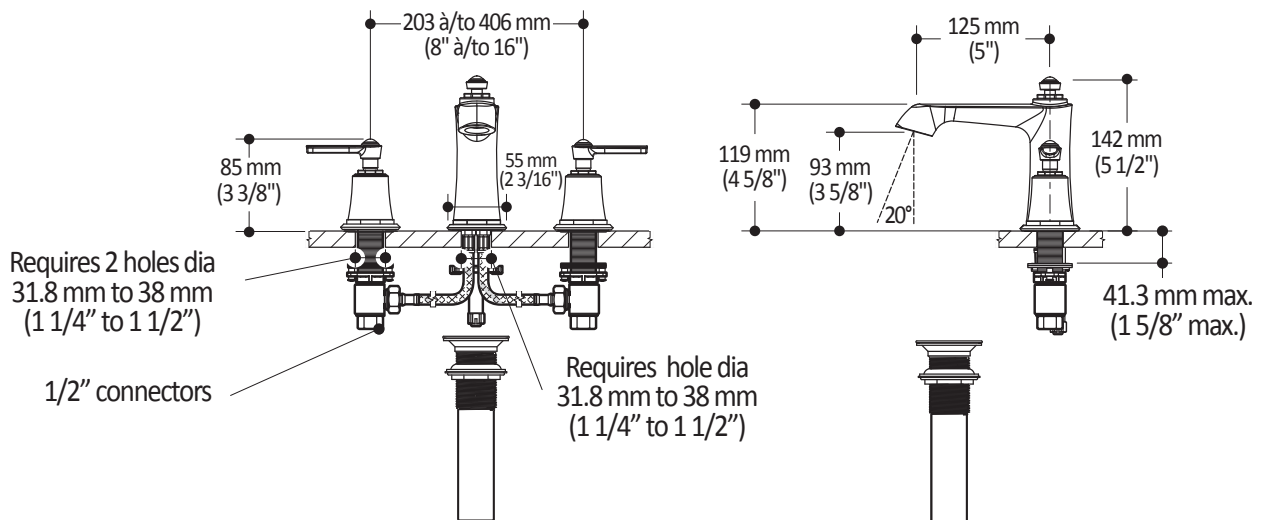

ONCE UPON A TIME...WATER®

RUSTIK™

BF1485 Widespread Lavatory Faucet With Push Drain

SPECIFICATIONS

Features

- Solid brass construction
- Aerated, hidden and adjustable stream (20°)
- Push drain and overflow
- Ceramic disc valve cartridge
- Lead Free: low lead product (less than 0.25%)

Maximum flow rate

- 5.7 L/min (1.5 gpm)

Colors (Finishes)

- Chrome : BF1485-110

Certifications

The specified model meets or exceeds the following standards;

Installation Notes

This product must be installed following the installation instructions provided.

Product dimensions:

Important: Dimensions are approximated and are subject to changes. Please refer to the installation instructions.

ONCE UPON A TIME...WATER®

1355, 2^e Rue du Parc industriel
Sainte-Marie (Québec)
Canada G6E 1G9