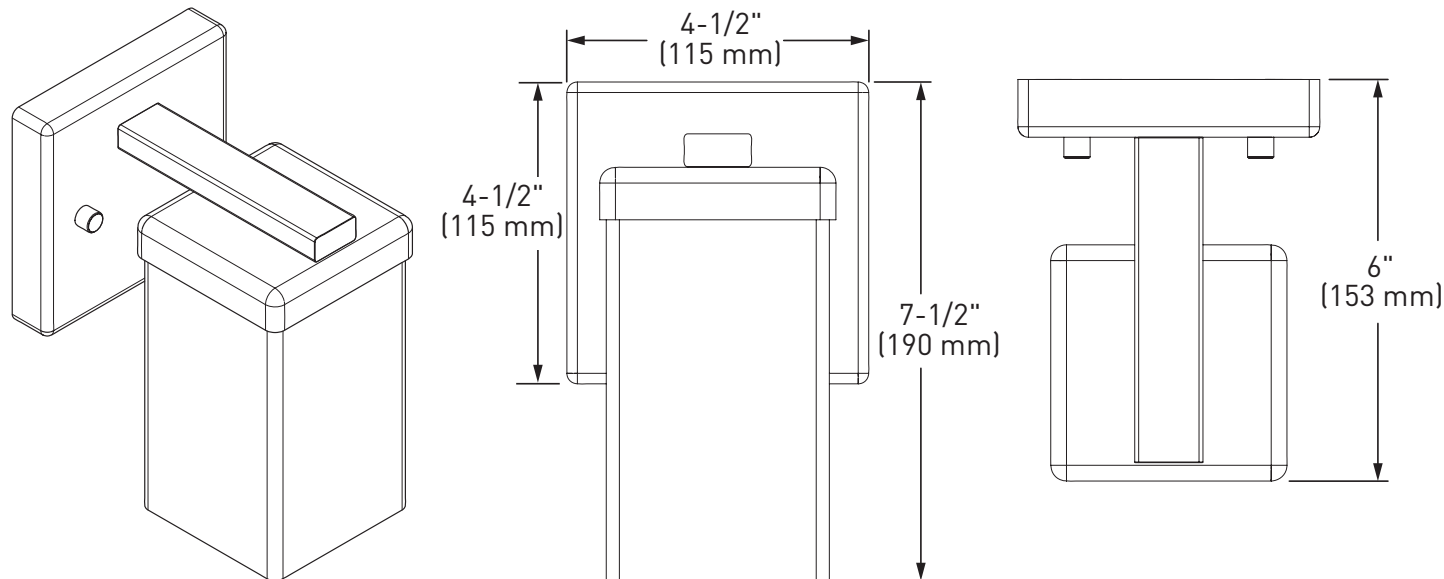

90 Degree™ Technical Specification

YB8861

1-Globe Light Fixture

Dimensions:

Product Information:

Stock Numbers: YB8861CH – Chrome Finish
YB8861BN – Brushed Nickel Finish
YB8861BL – Matte Black Finish

Globe Service Kit: YB8869

Materials: Zinc, glass

Voltage: 120v

Bulb: 100w max (not included); medium base

Listed: ETL Listed for damp location

Important Notes: Turn off power during installation. Do not connect or disconnect under load.