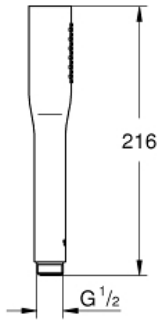

EUPHORIA COSMOPOLITAN  
STICK  
Hand shower 1 spray  
MODEL # 27400000

Pure Freude  
an Wasser

**Product Description:**  
Hand shower 1 spray

**Standard Specification:**

Normal spray

**GROHE EcoJoy** 9.5 l/min flow limiter

**GROHE StarLight** chrome finish

**SpeedClean** anti-lime system

**Inner WaterGuide** for a longer life

universal mounting system, fitting all standard shower hoses

suitable for instantaneous heater

min. recommended pressure 1.0 bar