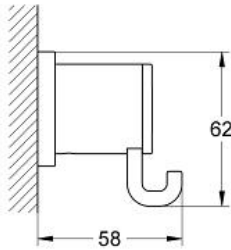

ALLURE
Robe Hook
MODEL # 40284000

GROHE CANADA, INC. | 5900 Avebury Road, Mississauga, Ontario, Canada L5R 3M3
Phone: 905-271-2929 | Fax: 905-271-9494 | info@grohe.ca

Pure Freude
an Wasser

Product Description:
ALLURE
Robe Hook

Standard Specification:
• GROHE StarLight chrome finish

Applicable Codes & Standards:
• Energy Policy Act of 1992
• ASME A112.18.1/CSA B125.1

Color:
□ 40284000 StarLight Chrome