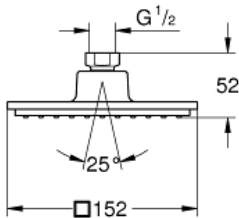

EUPHORIA CUBE 150
Shower Head 1 Spray

MODEL # 27705000

Pure Freude
an Wasser

Product Description:
EUPHORIA CUBE 150
Shower Head 1 Spray

Standard Specification:

- Rain spray pattern (1 spray-rain)
- 6" x 6"
- Ball-joint
- Rotation angle $\pm 12^\circ$
- 1/2" Connection thread
- 2.5 gpm (9.5 l/min) flow limiter
- **GROHE DreamSpray** perfect spray pattern
- **GROHE StarLight** chrome finish
- **SpeedClean** anti-lime system
- Inner WaterGuide for a longer life
- Suitable for instantaneous heater
- Min. recommended pressure: 15 psi (1.0 bar)