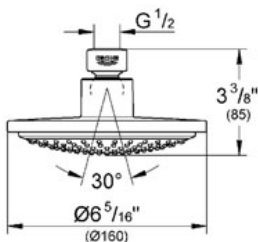

Product Description:
Head shower 1 spray

Standard Specification:

- Rain
- Rotating ball joint $\pm 15^\circ$
- 1/2" Connection thread
- **GROHE StarLight®** finish
- **GROHE DreamSpray®** perfect spray pattern
- **SpeedClean** anti-lime system
- Max FLow Rate 2.5 gpm