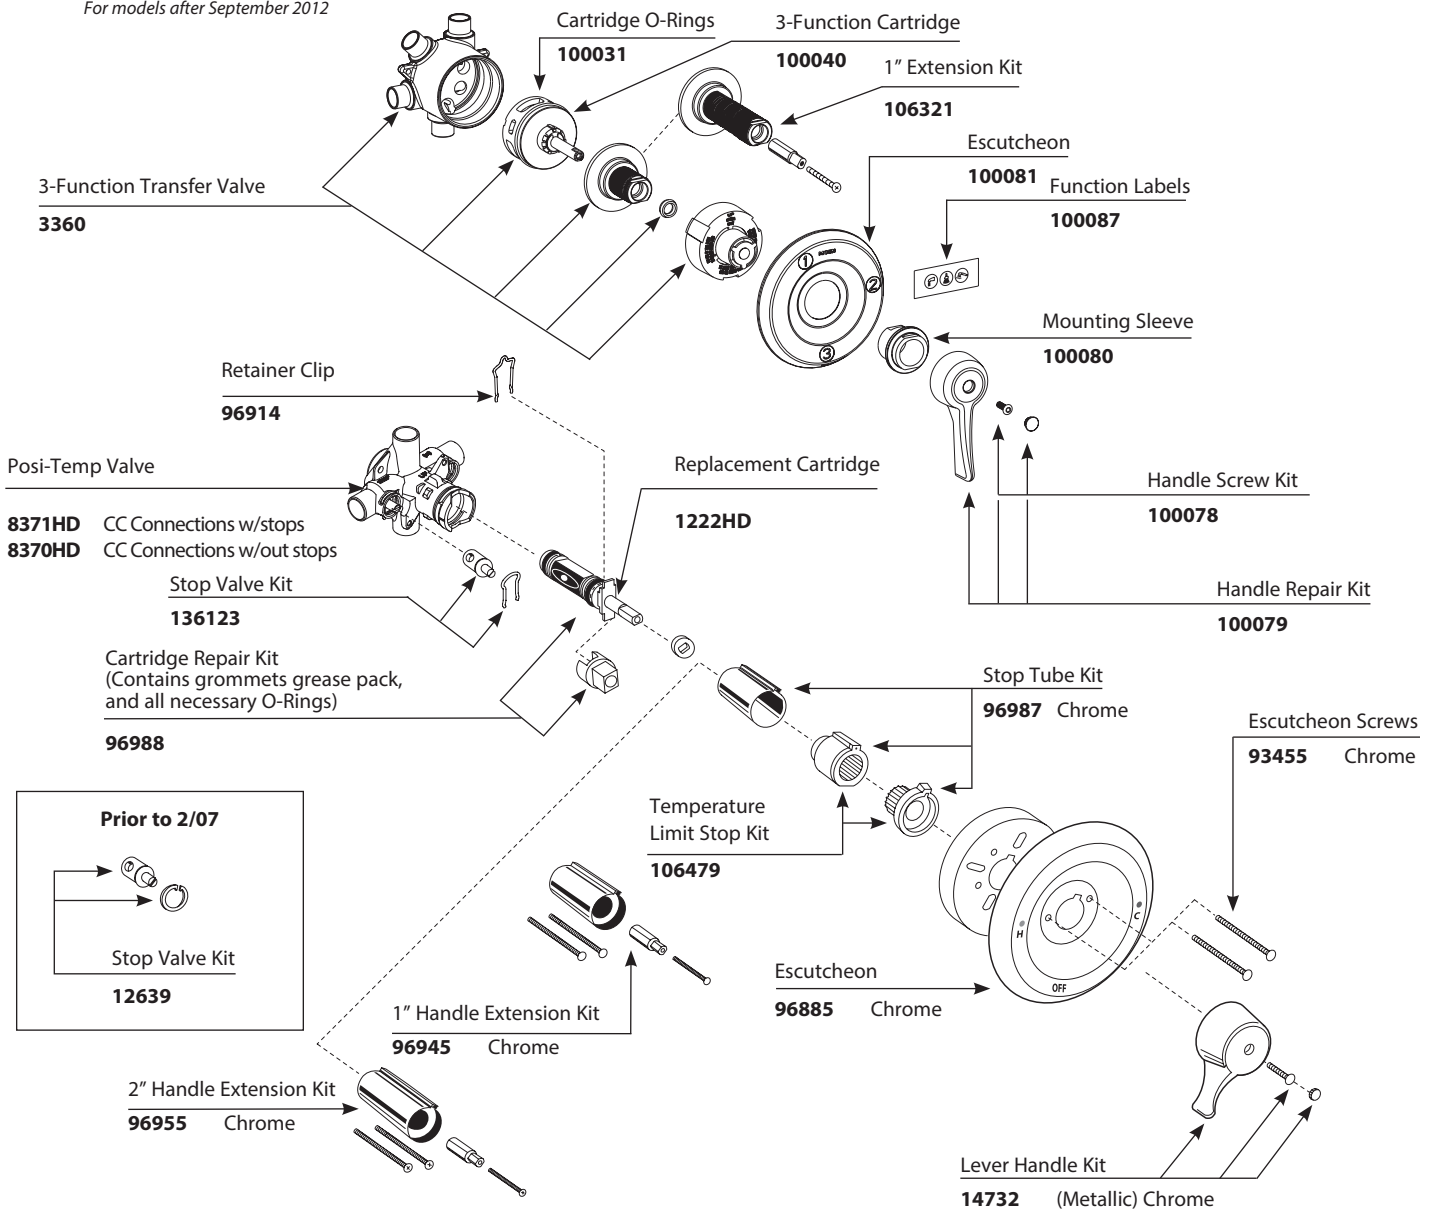

Hand Held Shower Wand

147913	Chrome
---------------	--------

Tub Spout

15856	Chrome
15856CBN	Classic Brushed Nickel

Screen Washer

101199	
---------------	--

Hose

210007	72" Metal, Chrome
210007BN	72" Metal, Classic Brushed Nickel
A780	80" Metal, Chrome
A723	59" Plastic Fitting, Chrome

Slidebar & Clamp

101629	Chrome
101629CBN	Classic Brushed Nickel

■ Order by Part Number

Three-Function Commercial Tub/Shower System							
MODEL	Handshower	Tub Filler	Showerhead	Vacuum Breaker	Drop Ell	Slide Bar	Wall Bracket
8360 3 Function Transfer Valve							
8341 Posi-Temp & 3 Function Transfer Valve	x	x		x	x	x	
8342 Posi-Temp & 3 Function Transfer Valve	x		x	x	x	x	
8343 Posi-Temp & 3 Function Transfer Valve	x	x	x	x	x	x	
8348 Posi-Temp	x			x	x		x
8346 Posi-Temp	x			x	x	x	
52710 Less Valves	x			x	x	x	
52710BN Less Valves	x			x	x	x	

For models after September 2012

* See Additional Parts Chart on Next Page

■ Order by Part Number

* Parts Chart

Shower Head, Arm, Flange
12894

Vacuum Breaker
52703

Drop ell
A725

Tub Spout
3804