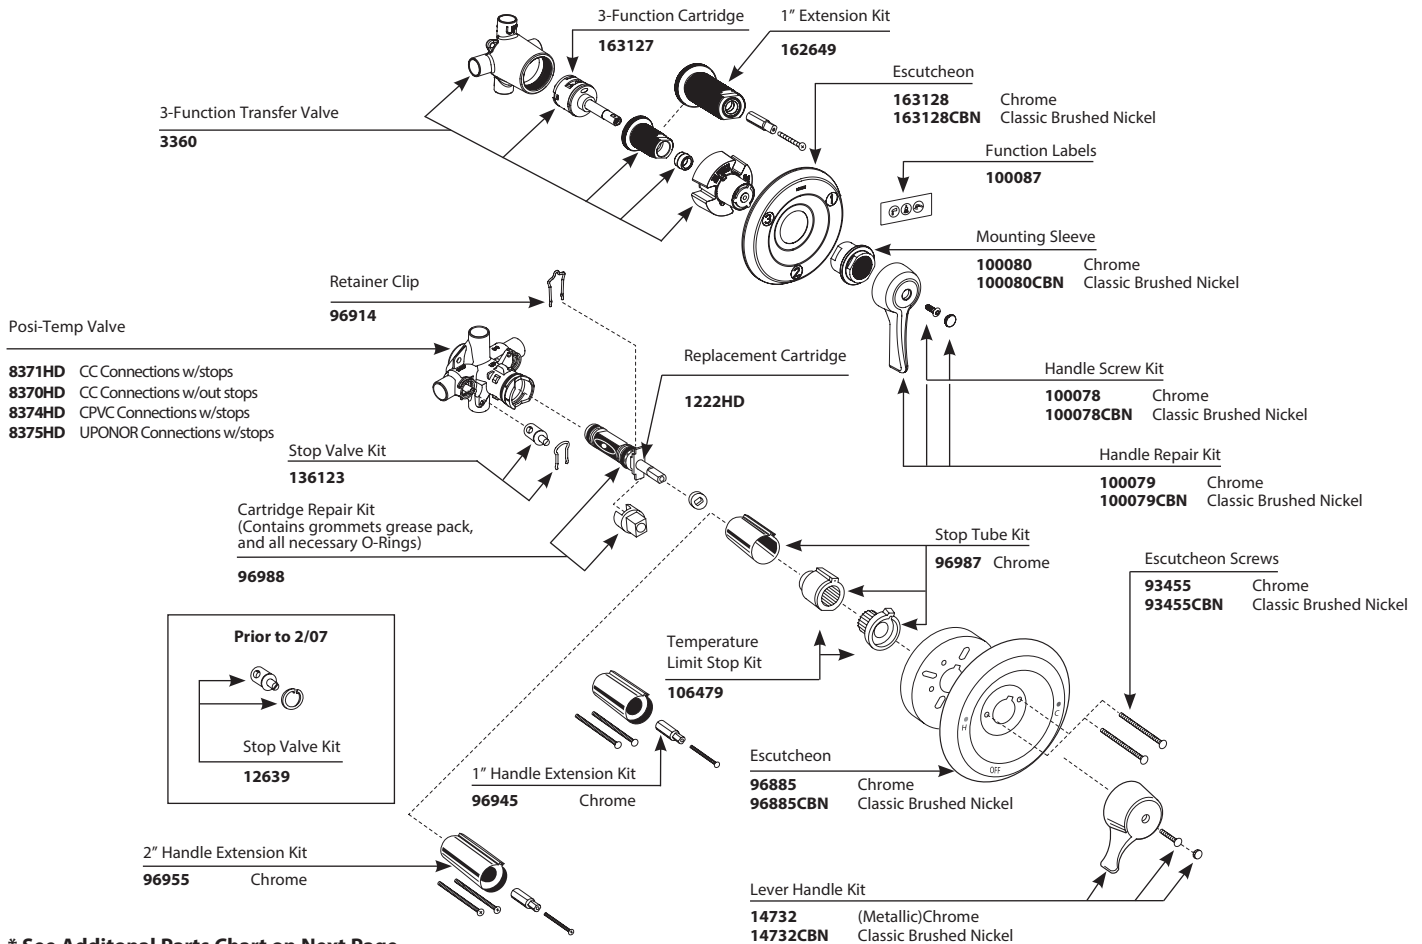

There is more than 1 version of this model.
Page down to identify the version you have.

■ Order by Part Number

COMMERCIAL TUB/SHOWER SYSTEMS							
MODEL	3-FUNCTION TRANSFER VALVE	HANDSHOWER	TUB SPOUT	SHOWERHEAD	DROP ELL	SLIDE BAR	WALL BRACKET
8360 Three-Function Transfer Valve	X						
8370 Posi-Temp® Valve Control							
8375 Posi-Temp® Shower				X			
8389 Posi-Temp® Tub/Shower			X	X			
8341 Posi-Temp® Tub/Shower System	X	X	X		X	X	
8342 Posi-Temp® Shower System	X	X		X	X	X	
8343 Posi-Temp® Tub/Shower System	X	X	X	X	X	X	
8346 Posi-Temp® Hand Shower System		X			X	X	
8348 Posi-Temp® Hand Shower System		X			X		X
52710 Hand Shower System without Valve		X			X	X	
52715 Hand Shower System without Valve		X			X	X	
52748EP15 Hand Shower System w/o Valve		X			X		X
52740EP17 Three-Function Hand Shower System without Valve		X			X	X	

Models beginning in T are trim kits and do not include valve(s).
Models ending in CBN are identical to base but have a Classic Brushed Nickel finish.

For models after September 2012

* See Additional Parts Chart on Next Page

Hand Held Shower Wand

147913	Chrome
---------------	--------

Tub Spout

15856	Chrome
15856CBN	Classic Brushed Nickel

Screen Washer

101199	
---------------	--

Hose

210007	72" Metal, Chrome
210007BN	72" Metal, Classic Brushed Nickel
A780	80" Metal, Chrome
A723	59" Plastic Fitting, Chrome

For models after September 2012

* See Additional Parts Chart on Next Page

■ Order by Part Number

* Parts Chart

Shower Head, Arm, Flange
12894

Vacuum Breaker
52703

Drop ell
A725

Tub Spout
3804