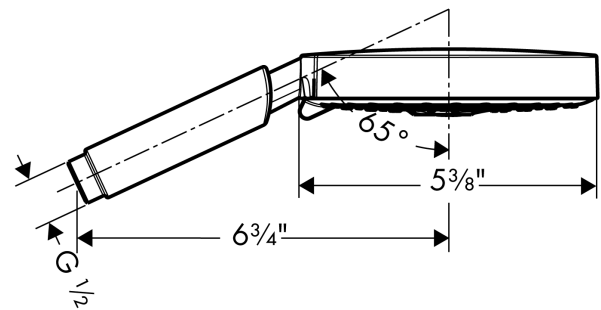

**Raindance S**  
**Handshower 150 3-Jet, 2.5 GPM**  
 Finish: **Chrome** Part no. : **28519001**

**Description**

**Features**

- Spray pattern: RainAir, BalanceAir, Whirl
- 86 no-clog spray nozzles
- Spray disc surface: grey
- Maximum flow rate (at 3 bar): 9.5 l/min

**Technology**

**Compliance / Sustainability**

**Product image**

**Scale drawing**

**Raindance S**  
**Handshower 150 3-Jet, 2.5 GPM**  
 Finish: **Chrome** Part no. : **28519001**

Exploded drawing

Year of production: >07/06

**Raindance S**  
**Handshower 150 3-Jet, 2.5 GPM**  
 Finish: **Chrome** Part no. : **28519001**

Spare parts list

Year of production: >07/06

Pos.	Description	Part no.	PC	PU
1	filter packing	94246000	0	1