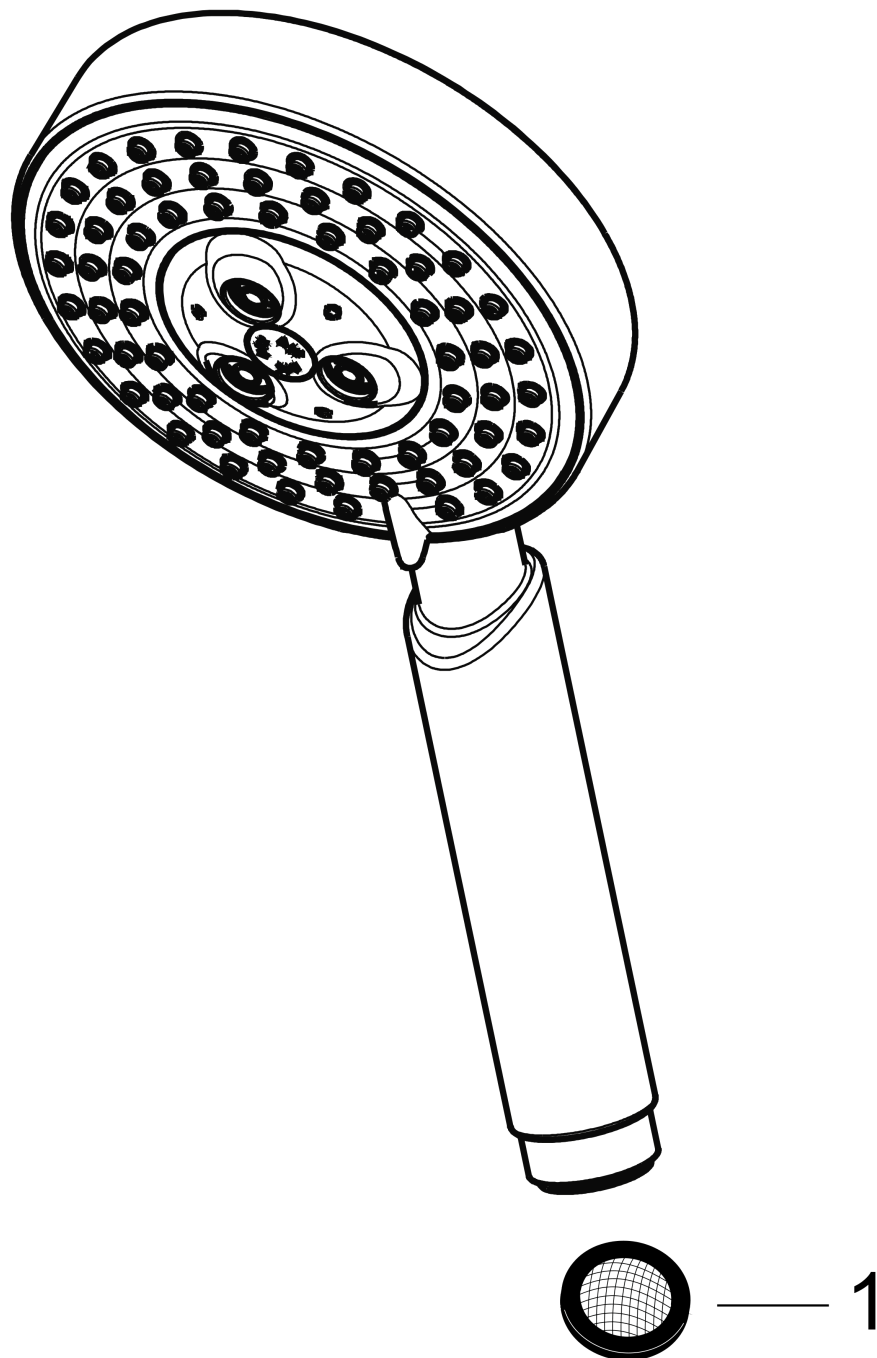

**Raindance S**  
**Handshower 150 3-Jet, 2.5 GPM**  
 Finish: **Chrome** Part no. : **28519001**

**Description**

**Features**

- Spray pattern: RainAir, BalanceAir, Whirl
- 86 no-clog spray nozzles
- Spray disc surface: grey
- Maximum flow rate (at 3 bar): 9.5 l/min

**Technology**

**Compliance / Sustainability**

**Product image**

**Scale drawing**

**Raindance S**  
**Handshower 150 3-Jet, 2.5 GPM**  
 Finish: **Chrome** Part no. : **28519001**

Exploded drawing

Year of production: >07/06

**Raindance S**  
**Handshower 150 3-Jet, 2.5 GPM**  
 Finish: **Chrome** Part no. : **28519001**

Spare parts list

Year of production: >07/06

Pos.	Description	Part no.	PC	PU
1	filter packing	94246000	0	1