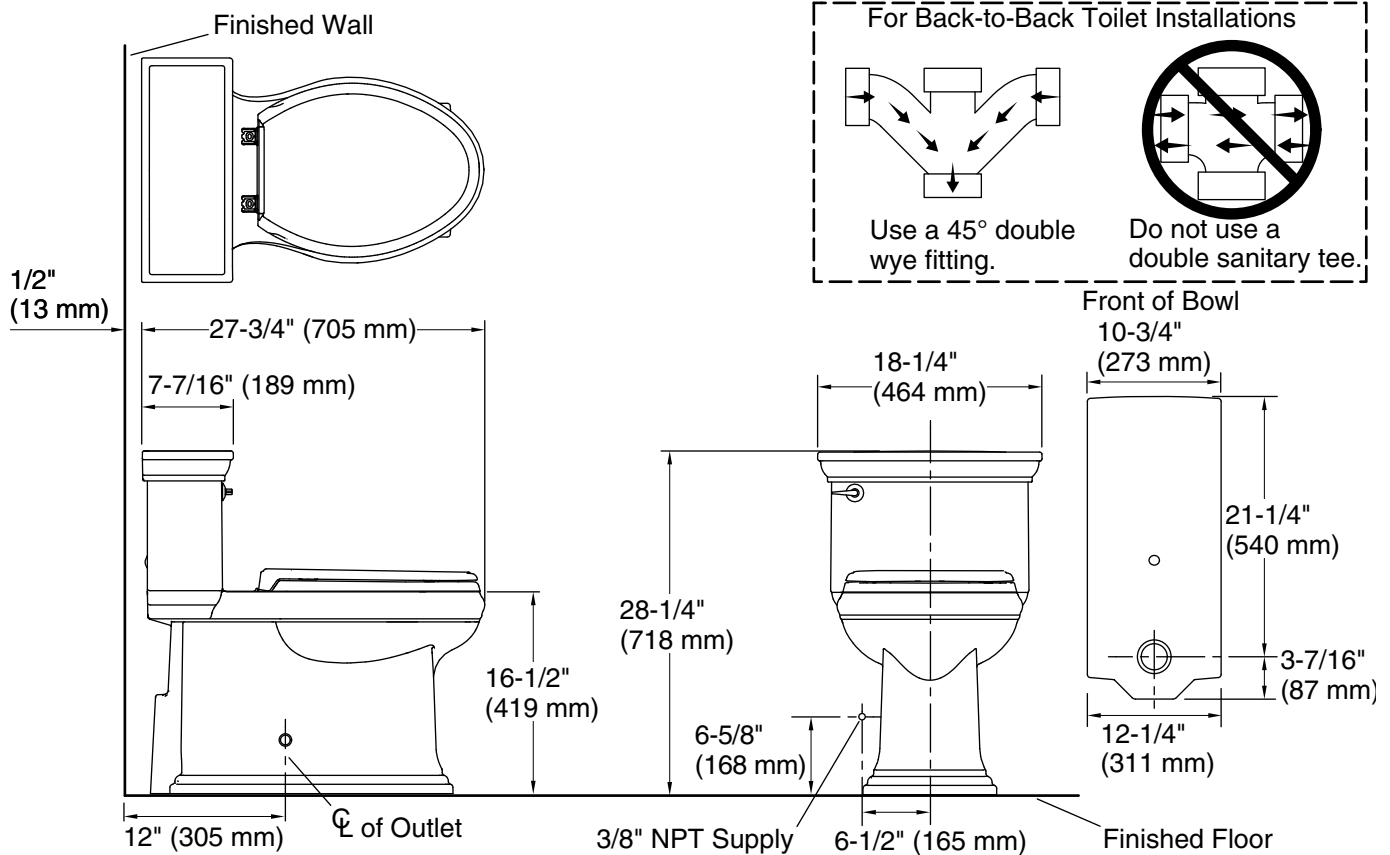

Installation

- Supply line sold separately
- Standard 12" (305 mm) rough-in
- 10" and 14" (254 mm and 356 mm) rough-in kits also available

Recommended Products/Accessories

- K-4108 PureWash® E750 Elongated bidet toilet seat with remote control
- K-5381 14" Rough-in Full Skirt Trap and Attachment System
- K-5383 10" Rough-in Full Skirt Trap and Attachment System
- K-9167-L Trip Lever
- 1023457 Wax Ring/Hardware Kit
- 1265114 Connector Hose
- K-23726 Drain treatment

THE BOLD LOOK
OF **KOHLER**®

Technical Information

All product dimensions are nominal.

Toilet type:	Floor-mount
Waste Outlet:	Floor
Bowl shape:	Compact elongated
Flush type:	AquaPiston
Trap passageway:	2-1/8" (54 mm)
Water surface size:	9-5/8" x 7-3/8" (244 mm x 187 mm)
Rim to water surface:	5-3/8" (137 mm)
Rough-in:	12" (305 mm)
Seat-mounting holes:	5-1/2" (140 mm)