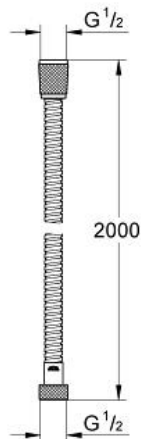

RELEXAFLEX METAL LONGLIFE

79" Metal Hose

MODEL # 28145000

*Pure Freude
an Wasser*

GROHE
WAVE

Product Description:
RELEXAFLEX METAL LONGLIFE
79" Metal Hose

Standard Specification:

- 79"
- Metal
- Longlife
- Strengthened model
- Tensile strength: 750 N
- Pressure resistance: up to 16 bar
- Heat resistance 165°F
- AntiFold bend proof
- Universal connection G 1/2" x 1/2"
- **GROHE StarLight** chrome finish
- Blister pack

Color:

- 28145000 StarLight Chrome