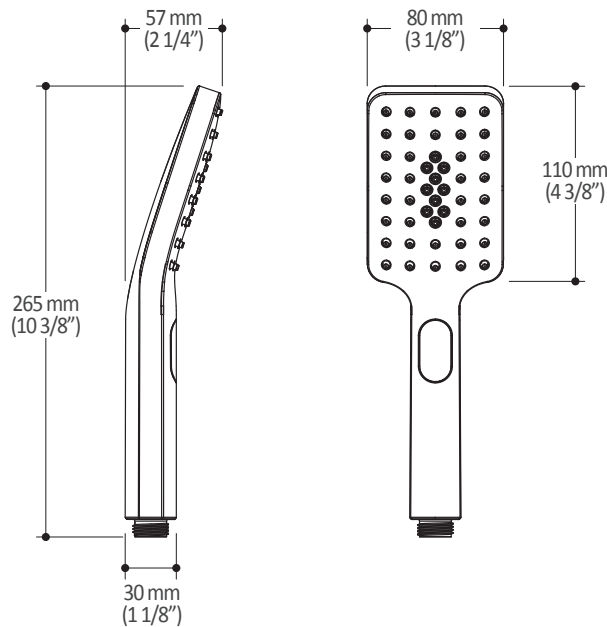

Important : Dimensions are approximated and are subject to changes. Please refer to the installation instructions.

ONCE UPON A TIME...WATER®

1355, 2nd Street, Industrial Park
Sainte-Marie (Québec)
Canada G6E 1G9

T 418-387-9090
1-877-GO-KALIA (1-877-465-2542)
F 418 387-9089

KaliaStyle.com