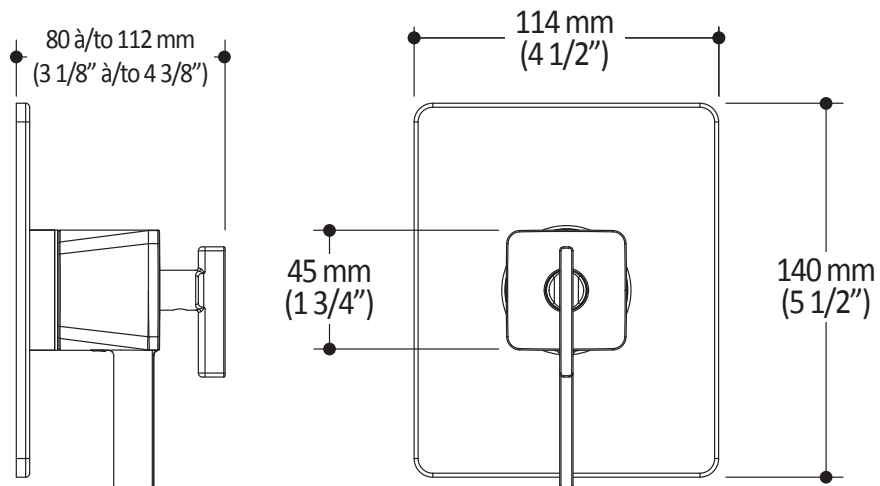

Important: Dimensions are approximated and are subject to changes. Please refer to the installation instructions.

ONCE UPON A TIME...WATER®

1355, 2nd Street, Industrial Park
Sainte-Marie (Québec)
Canada G6E 1G9

T 418-387-9090
1-877-GO-KALIA (1-87- 465-2542)
F 418 387-9089

KaliaStyle.com