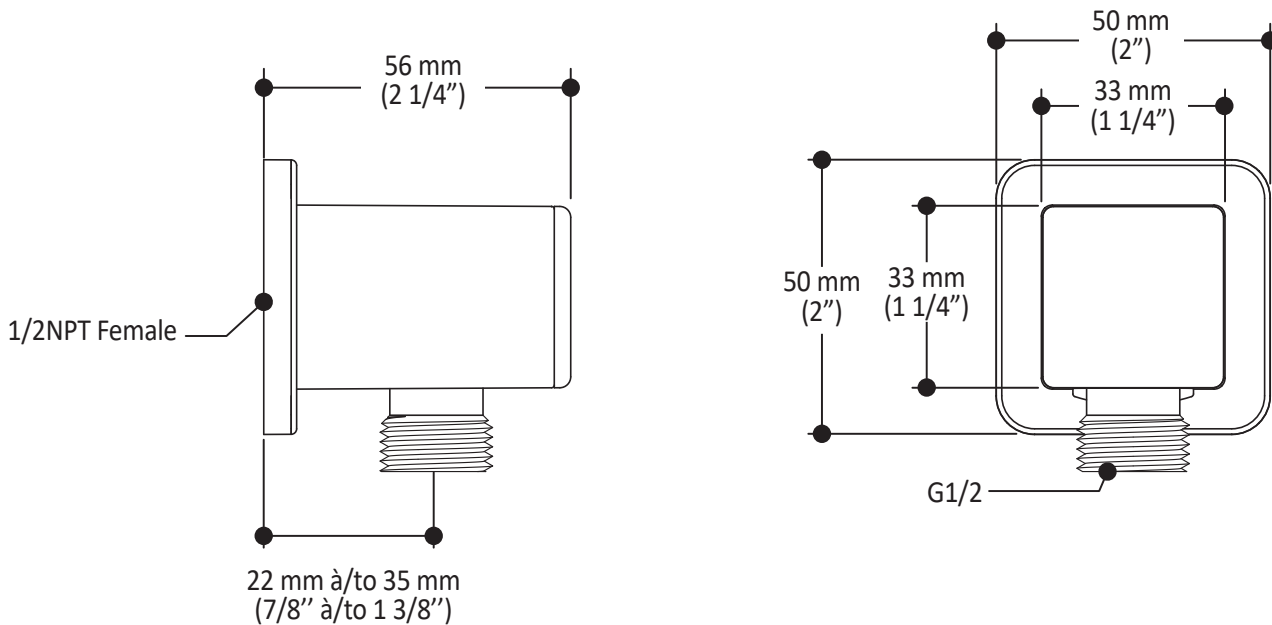

Important: Dimensions are approximated and are subject to changes. Please refer to the installation instructions.

ONCE UPON A TIME...WATER®

1355, 2nd Street, Industrial Park
Sainte-Marie (Québec)
Canada G6E 1G9

T 418-387-9090
1-877-GO-KALIA (1-87- 465-2542)
F 418 387-9089

KaliaStyle.com