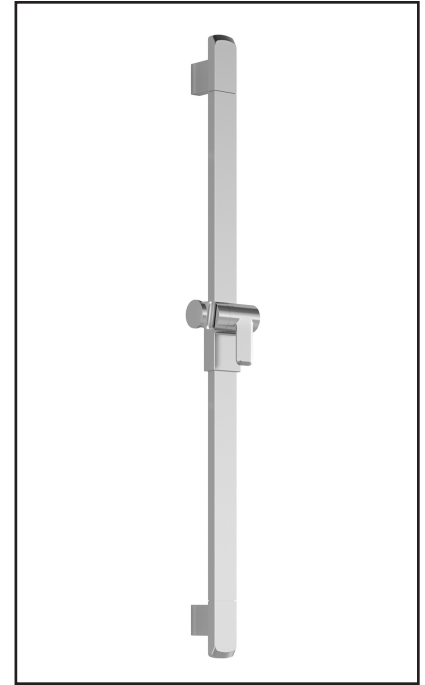

Kalia

ONCE UPON A TIME...WATER®

103576

Wallbar for handshower

SPÉCIFICATIONS

Features

- Total height of 775 mm (30 1/2")
- Easy-to-use gliding system
- Locking system

Colors (Finishes)

- Chrome: 103576-110
- Pure Nickel PVD: 103576-125
- Matte Black: 103576-160

Installation Notes

This product must be installed following the installation instructions provided.

WARRANTY

Kalia Inc. guarantees all aspects of its products to be free of defects in material and workmanship for normal residential use. **Refer to the warranty included with the Kalia products for details.**