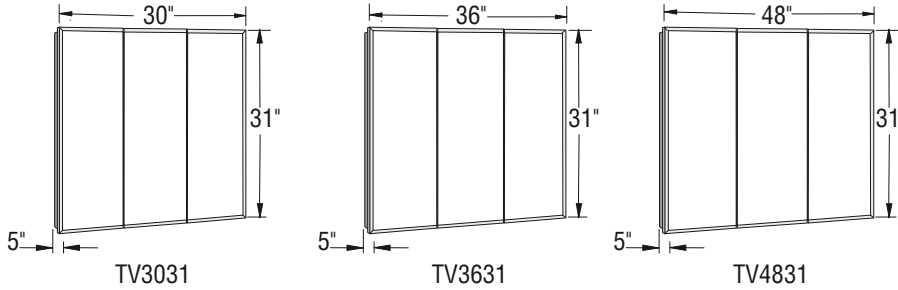

TV3031

Model number:

126531

Dimensions: 30" x 31" x 5"

Installation: Recessed

Material: Glass/Metal

Standard Features:

- Exclusive slide shelf system, Slide Edge[®]
- Shock-absorbing strip
- Six-way adjustable 110° hinge
- Three adjustable glass shelves 1/4 in. thick
- Mirror trim kit for surface mount included

Glass Pattern(s):

Beveled Edge (801)

TV3031

Model number:

126531

Dimensions: 30" x 31" x 5"

Installation: Recessed

Material: Glass/Metal

Dimensions:

30 x 31 x 5 in.
(762 x 787 x 127 mm)

Weight:

68 lbs (31 kg)

All dimensions are approximate. Structure measurements must be verified against the unit to ensure proper fit

Project:

Contractor:

Representative: