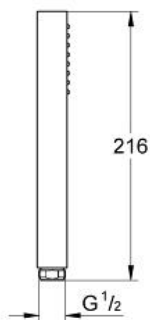

EUPHORIA CUBE+ STICK

MODEL # 27888000

GROHE CANADA, INC. | 5900 Avebury Road, Mississauga, Ontario, Canada L5R 3M3
Phone: 905-271-2929 | Fax: 905-271-9494 | info@grohe.ca

Pure Freude
an Wasser

GROHE

Product Description:

Standard Specification:

- 1 Spray: Normal
- Metal
- **GROHE EcoJoy**
- **GROHE StarLight** chrome finish
- **SpeedClean** anti-lime system
- Inner WaterGuide for a longer life
- Universal mounting system (fits all standard shower hoses)
- Suitable for instantaneous heater
- Min. recommended pressure: 1.0 bar

Applicable Codes & Standards:

- Energy Policy Act of 1992
- ASME A112.18.1/CSA B125.1
- US Federal and State material regulations

Color:

- 27888000 chrome