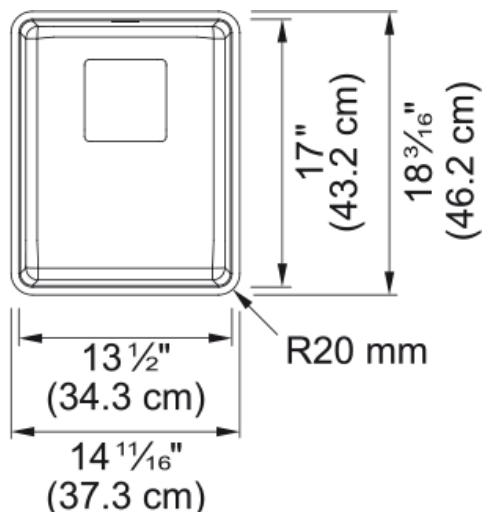

Pescara Undermount Sink - PTX110-14-CA | 122.0507.379

Technical Data

Aspect

Sink type	Sink
Type of material	Stainless steel
Number of bowls	1
Color	Steel
Finish	Silk

Product Dimensions

Exterior size: right to left	14.685
Exterior size: front to back	18.181
Large bowl size: right to left	13.504
Large bowl size: front to back	16.969
Large bowl: depth	7.874

Installation

Minimum cabinet size	18"
----------------------	-----

Product specifications

Installation type	Undermount
Drain hole	3 1/2"
Position of drainer	No drainer

Product identification

Product brand	FRANKE
Product family	None
Collection	Pescara
Certified by	IAPMO