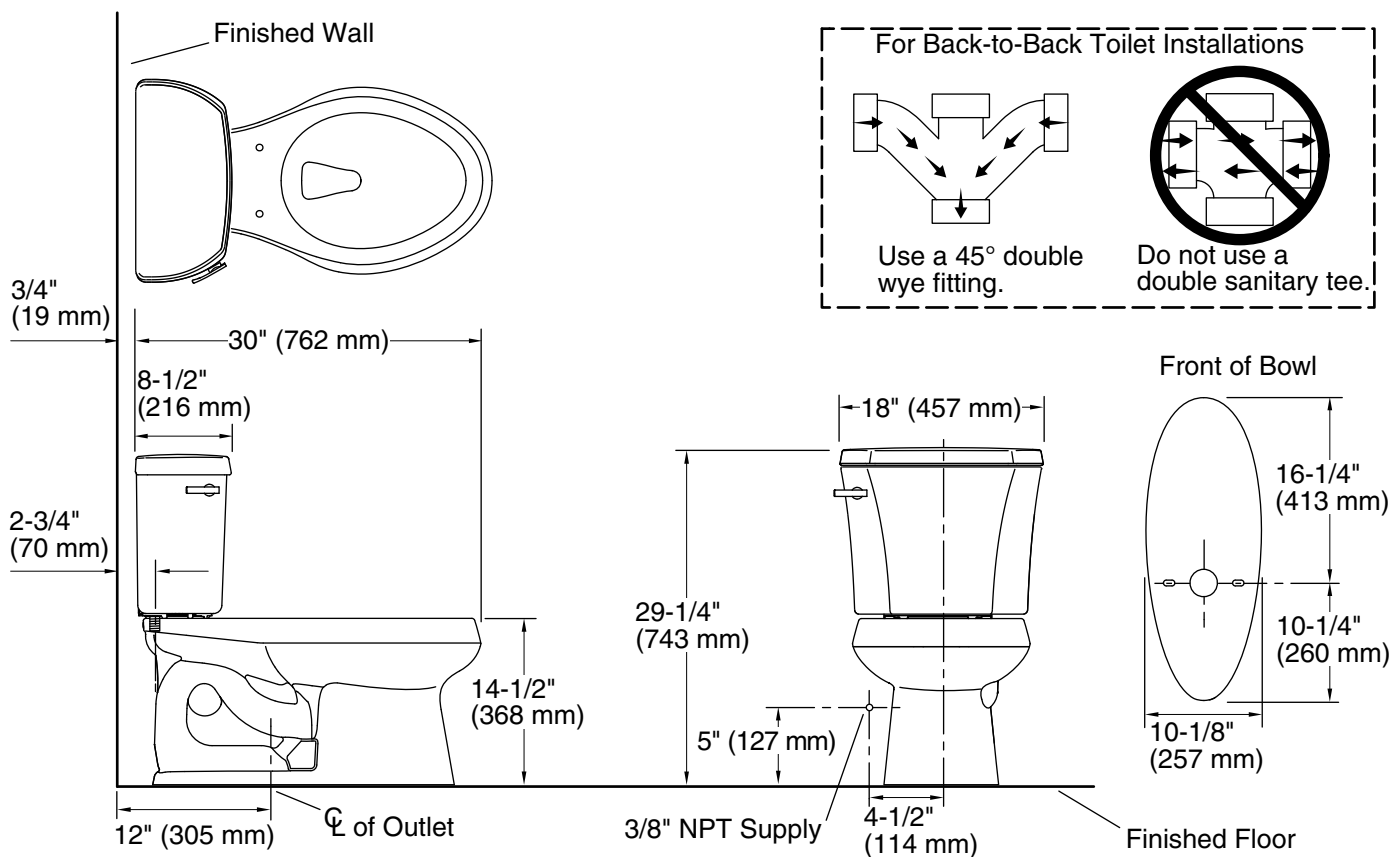

Technical Information

All product dimensions are nominal.

Toilet type:	Floor-mount
Waste Outlet:	Floor
Bowl shape:	Elongated
Flush type:	Class Five
Trap passageway:	2-1/8" (54 mm)
Water surface size:	11-1/4" x 8-1/4" (286 mm x 210 mm)
Rim to water surface:	5-1/4" (133 mm)
Rough-in:	12" (305 mm)
Seat-mounting holes:	5-1/2" (140 mm)

Notes

Install this product according to the installation instructions.

For back-to-back toilet installations: Use only a 45° double wye fitting.