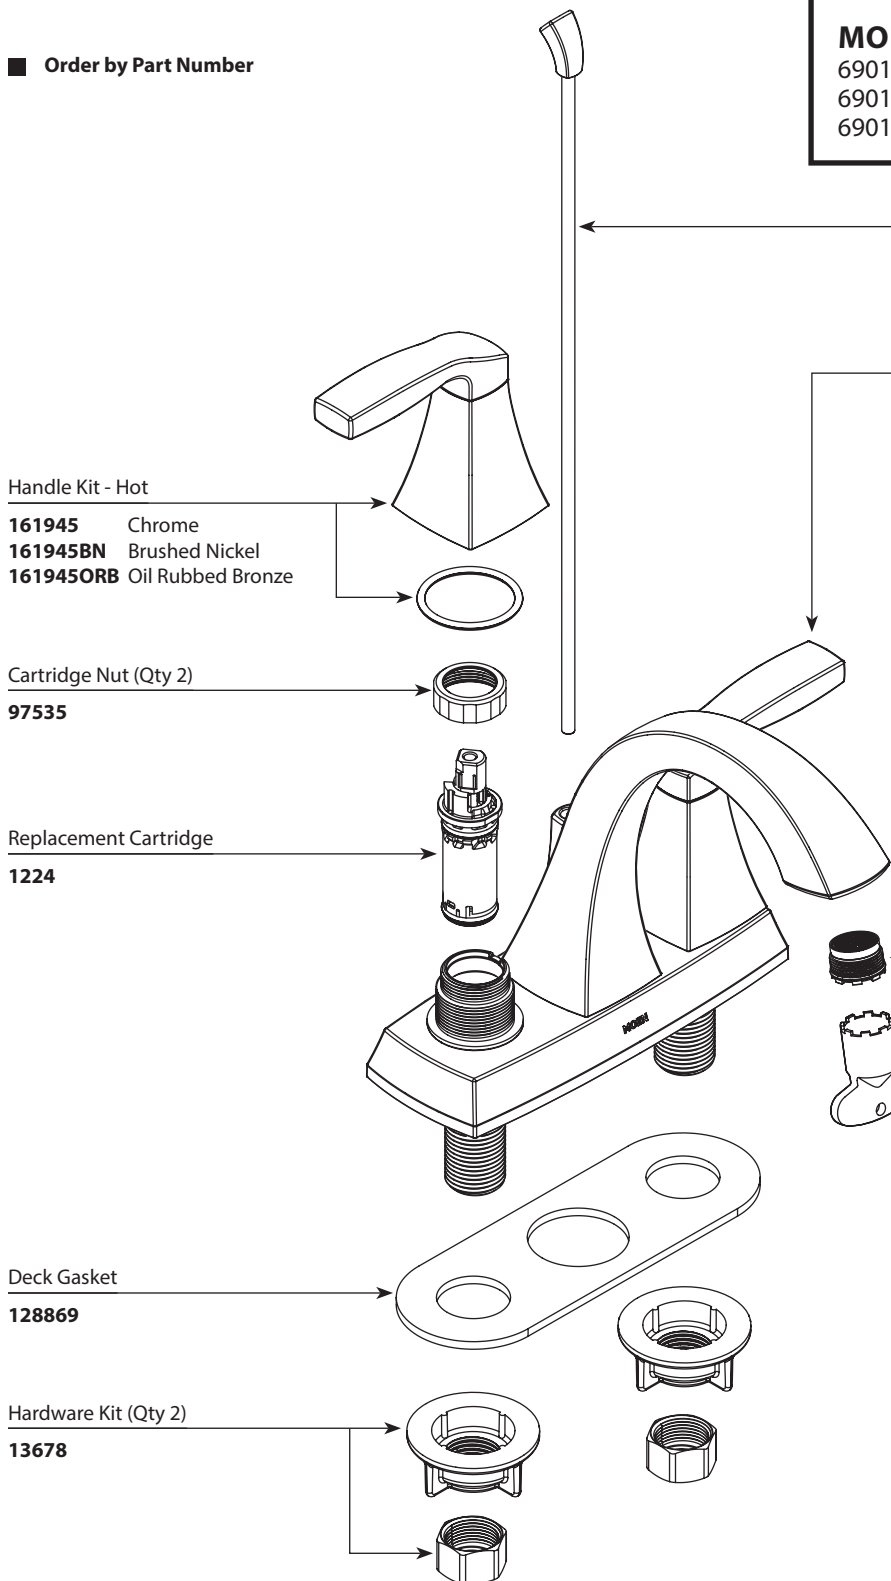

■ Order by Part Number

There is more than 1 version of this model.
Page down to identify the version you have.

VOSS™ Two-Handle Centerset Lavatory Faucet		
MODEL	FINISH	NOTES
6901	Chrome	Metallic Waste
6901BN	Brushed Nickel	Metallic Waste
6901ORB	Oil Rubbed Bronze	Metallic Waste
6901BG	Brushed Gold	Metallic Waste
6901NL	Polished Nickel	Metallic Waste

Lift Rod Kit

161917	Chrome
161917BN	Brushed Nickel
161917ORB	Oil Rubbed Bronze
161917BG	Brushed Gold
161917NL	Polished Nickel

Aerator Kit (Includes tool)

180158	1.2 gpm
--------	---------

WASTE ASSEMBLIES	
Metallic Waste-Pop-up Plug & Seat	
10709	Chrome
10709BN	Brushed Nickel
10709ORB	Oil Rubbed Bronze
10709BG	Brushed Gold
10709NL	Polished Nickel
<i>For Additional Waste Information see www.moen.com for models below.</i>	
10790	Metallic Waste

OPTIONAL	
Hot & Cold Indicator Rings	
129707	Chrome, Brushed Nickel and Brushed Gold
161956	Oil Rubbed Bronze

USE ON DECKS < 1/4" (6mm)	USE ON DECKS > 1-3/16" (30mm)
 <p>Thin Deck Spacer Kit (Qty 2) 146936</p>	 <p>Thick Deck Extension Kit (Qty 2) 100818</p>

■ Order by Part Number

■ Order by Part Number

VOSS™		
Two-Handle Centerset Lavatory Faucet		
MODEL	FINISH	NOTES
6901	Chrome	Metallic Waste
6901BN	Brushed Nickel	Metallic Waste
6901ORB	Oil Rubbed Bronze	Metallic Waste