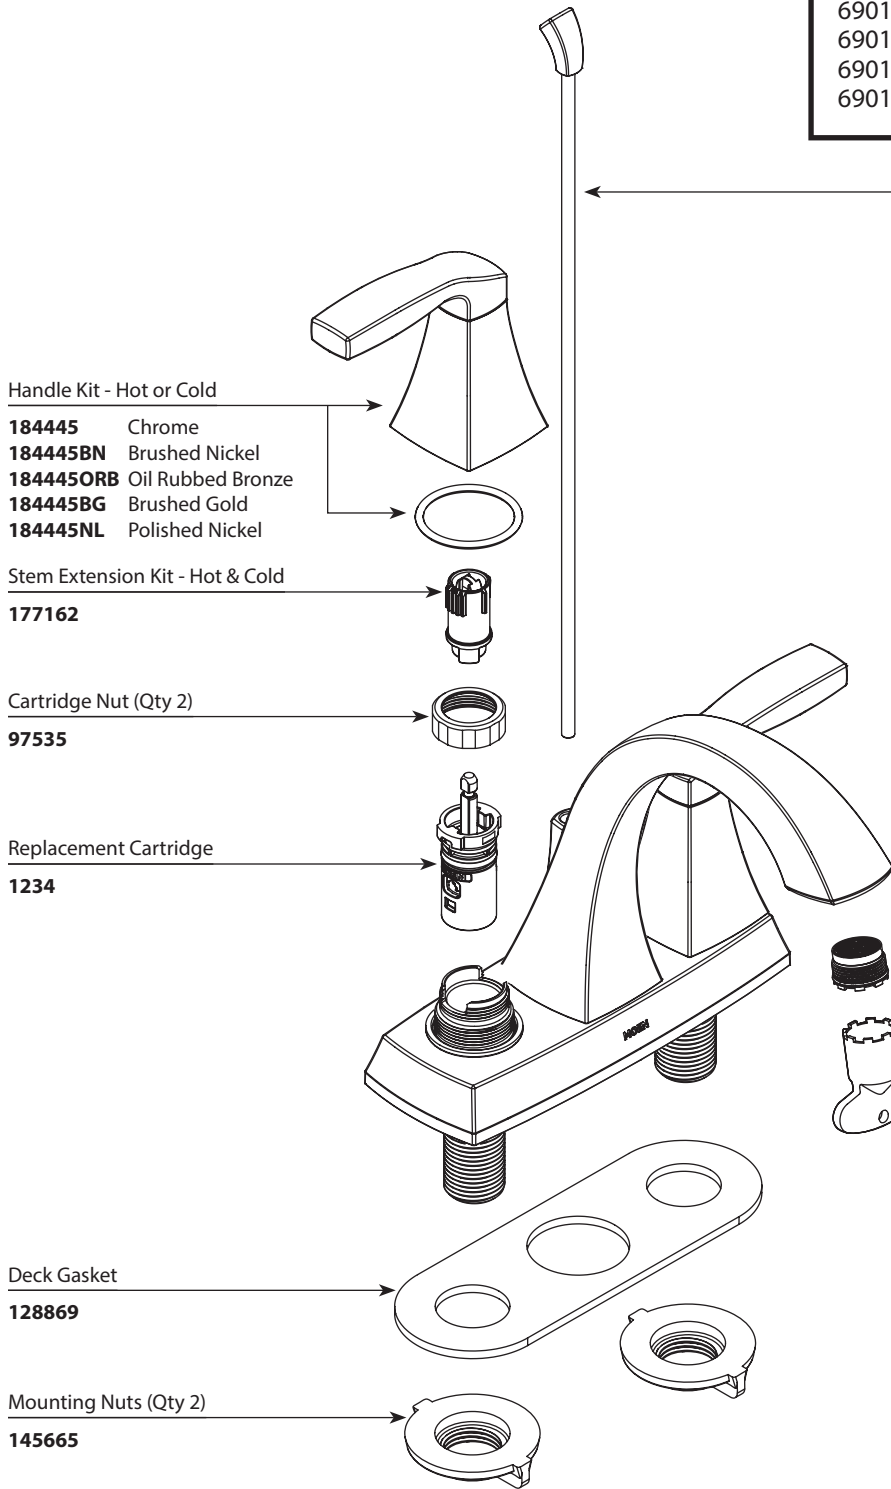

■ Order by Part Number

There is more than 1 version of this model.
Page down to identify the version you have.

VOSS™ Two-Handle Centerset Lavatory Faucet		
MODEL	FINISH	NOTES
6901	Chrome	Metallic Waste
6901BN	Brushed Nickel	Metallic Waste
6901ORB	Oil Rubbed Bronze	Metallic Waste
6901BG	Brushed Gold	Metallic Waste
6901NL	Polished Nickel	Metallic Waste

Lift Rod Kit

161917	Chrome
161917BN	Brushed Nickel
161917ORB	Oil Rubbed Bronze
161917BG	Brushed Gold
161917NL	Polished Nickel

Aerator Kit (Includes tool)

180158	1.2 gpm
--------	---------

WASTE ASSEMBLIES	
Metallic Waste-Pop-up Plug & Seat	
10709	Chrome
10709BN	Brushed Nickel
10709ORB	Oil Rubbed Bronze
10709BG	Brushed Gold
10709NL	Polished Nickel
<i>For Additional Waste Information see www.moen.com for models below.</i>	
10790	Metallic Waste

OPTIONAL	
Hot & Cold Indicator Rings	
129707	Chrome, Brushed Nickel and Brushed Gold
161956	Oil Rubbed Bronze

USE ON DECKS < 1/4" (6mm)	USE ON DECKS > 1-3/16" (30mm)
 <p>Thin Deck Spacer Kit (Qty 2) 146936</p>	 <p>Thick Deck Extension Kit (Qty 2) 100818</p>

■ Order by Part Number

■ Order by Part Number

VOSS™		
Two-Handle Centerset Lavatory Faucet		
MODEL	FINISH	NOTES
6901	Chrome	Metallic Waste
6901BN	Brushed Nickel	Metallic Waste
6901ORB	Oil Rubbed Bronze	Metallic Waste