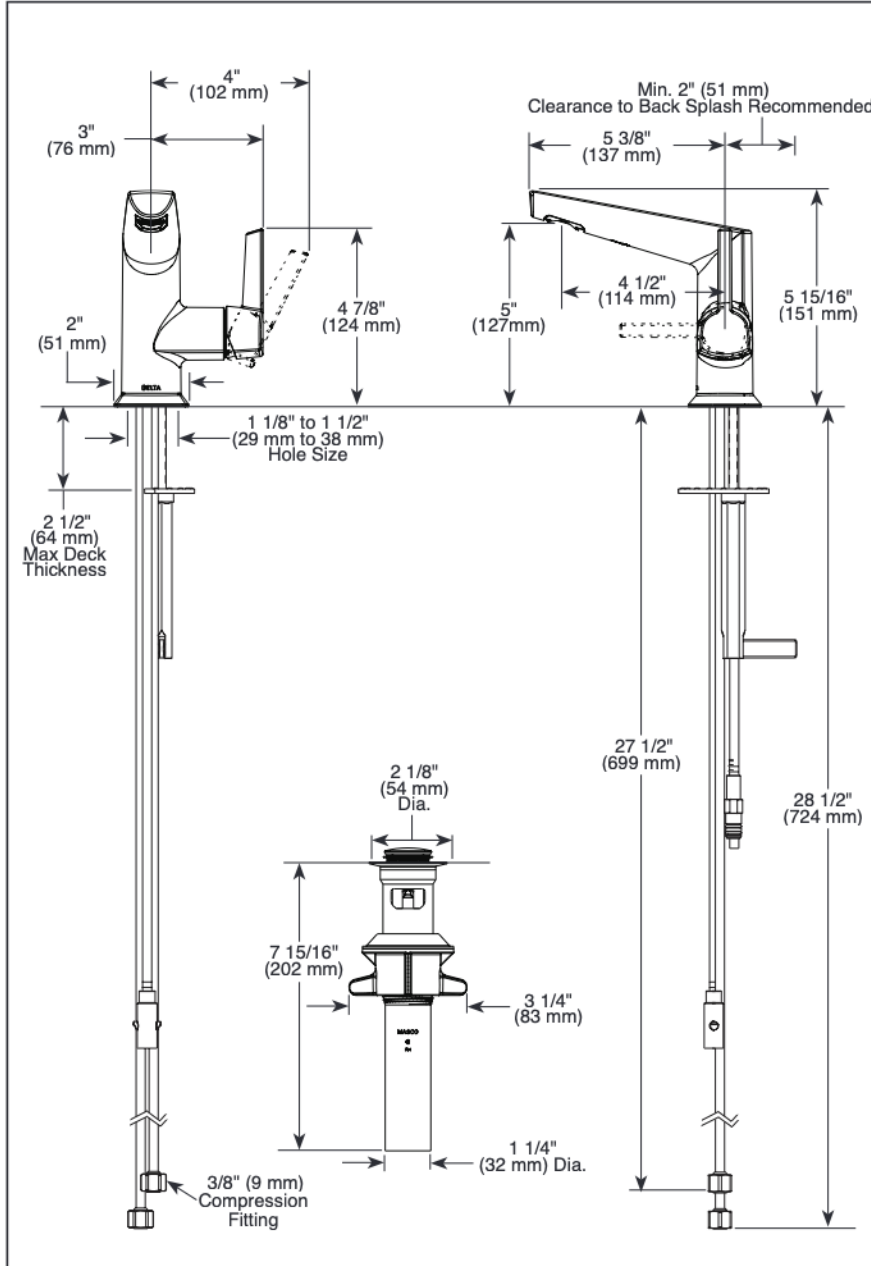

572-▲MPU-DST

Submitted Model No.: _____

Specific Features: _____

▲ Designate Proper Finish Suffix

see what Delta can do™

BATHROOM FAUCET

- Galeon™ Bath Collection
- Single Handle Deck Mount

FEATURES:

- Lumicoat™ Finish (-PR models only)
- Lumicoat™ Finishes easily wipe clean without cleaners and chemicals on the products most commonly touched areas

STANDARD SPECIFICATIONS:

- Max. flow rate 1.2 gpm @ 60 psi, 4.5 L/min @ 414 kPa
- One hole mount
- Diamond coated ceramic cartridge
- 1/4" O.D. straight, staggered PEX supply tubes
- Models have metal drain with pop-up type fitting with plated flange and stopper
- Optional red/blue indicator ring provided with models

COMPLIES WITH:

- ASME A112.18.1 / CSA B125.1
- Indicates compliance to ICC/ANSI A117.1 - Valve control only
- EPA WaterSense®

Delta reserves the right (1) to make changes in specifications and materials, and (2) to change or discontinue models, both without notice or obligation. Dimensions are for reference only. See current full-line price book or www.deltafaucet.com for finish options and product availability.

DSP-L-572-MPU-DST Rev. B

Delta Faucet Company

55 E. 111th Street, Indianapolis, IN 46280
 350 South Edgeware Road, St. Thomas, ON N5P 4L1
 © 2021 Delta Faucet Company