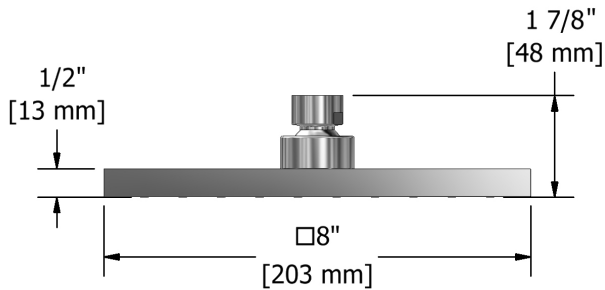

Sizes, models and finishes may differ from those presented.

Warranty

This **Riobel Inc.** product you have purchased carries a Limited Lifetime Warranty on the chrome, PVD finish, blacks and all working parts and is guaranteed from the initial purchase date against all manufacturing defects. All other finishes, including plastic components, are guaranteed for one year. All electric and/or electronic parts are covered by a 5-year limited warranty.

Customer Service

Ontario, West Canada : 888-287-5354 Quebec, Maritimes, United States : 866-473-8442