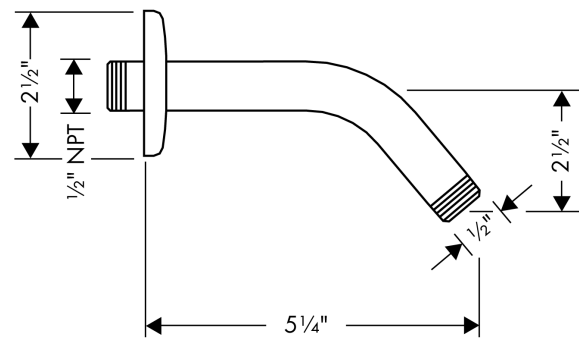

**Showerarm Standard 6"**

Finish: **Brushed Nickel** Part no. : **27411823**

**Description**

**Features**

- Length: 128 mm
- Solid brass
- Connection type: 1/2" NPT
- Showerarm, escutcheon, installation manual

**Compliance / Sustainability**

**Product image**

**Scale drawing**

**Showerarm Standard 6"**

Finish: **Brushed Nickel** Part no. : **27411823**

**Exploded drawing**

Year of production: >03/07

**Showerarm Standard 6"**

Finish: **Brushed Nickel** Part no. : **27411823**

**Spare parts list**

Year of production: >03/07

Pos.	Description	Part no.	PC	PU
1	escutcheon Ø 64 mm	88536820	0	1