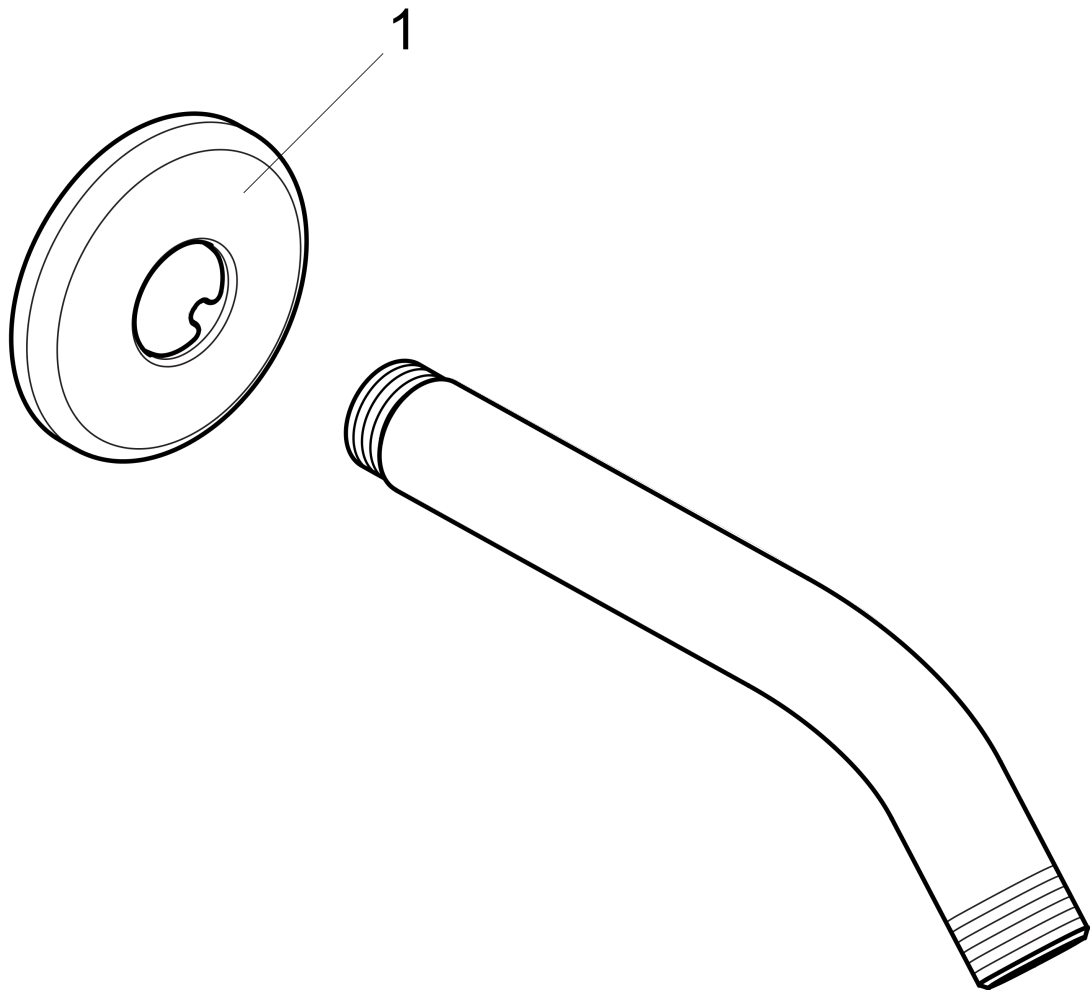

**Showerarm Standard 6"**

Finish: **Brushed Nickel** Part no. : **27411823**

**Description**

**Features**

- Length: 128 mm
- Solid brass
- Connection type: 1/2" NPT
- Showerarm, escutcheon, installation manual

**Compliance / Sustainability**

**Product image**

**Scale drawing**

**Showerarm Standard 6"**

Finish: **Brushed Nickel** Part no. : **27411823**

**Exploded drawing**

Year of production: >03/07

**Showerarm Standard 6"**

Finish: **Brushed Nickel** Part no. : **27411823**

**Spare parts list**

Year of production: >03/07

Pos.	Description	Part no.	PC	PU
1	escutcheon Ø 64 mm	88536820	0	1