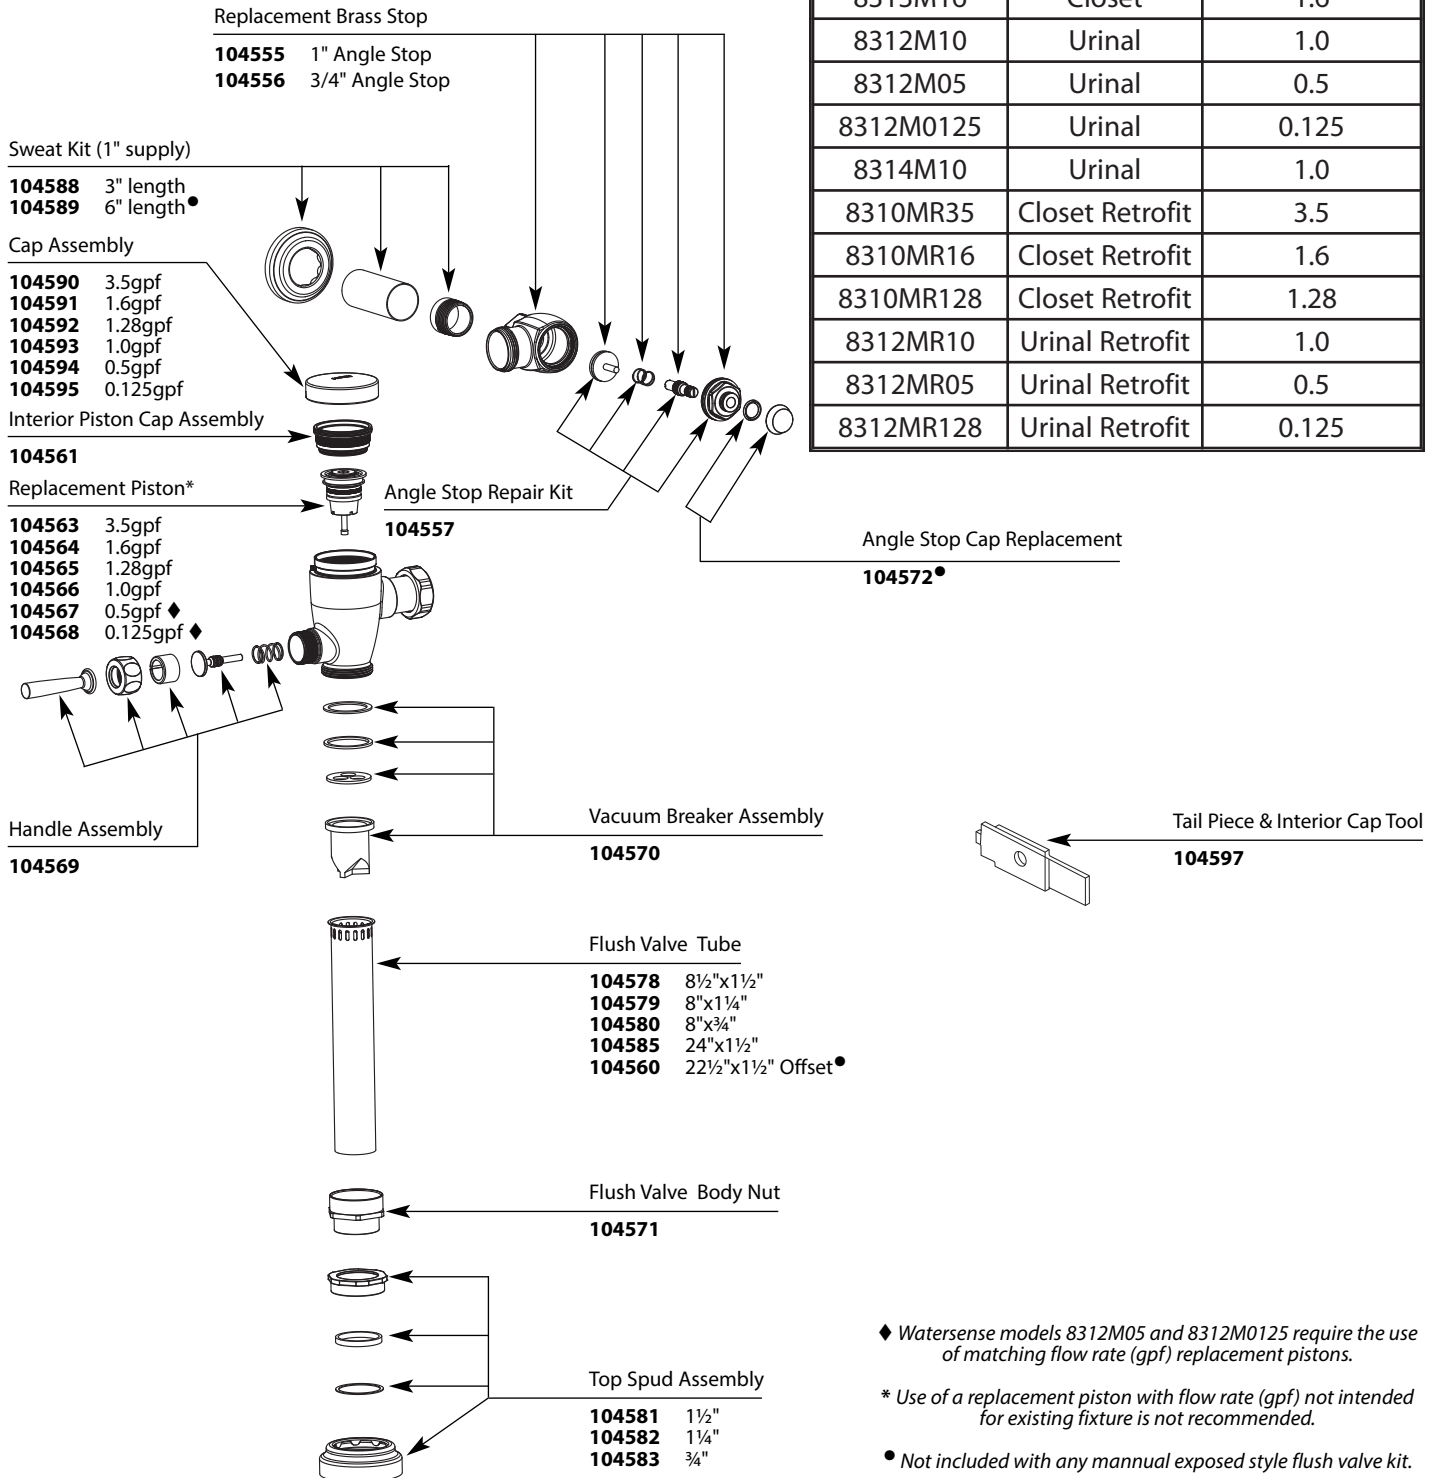

■ Order by Part Number

Manual Exposed Style Flush Valve		
MODEL	STYLE	FLOW RATE (gpf)
8310M35	Closet	3.5
8310M16	Closet	1.6
8310M128	Closet	1.28
8313M16	Closet	1.6
8312M10	Urinal	1.0
8312M05	Urinal	0.5
8312M0125	Urinal	0.125
8314M10	Urinal	1.0
8310MR35	Closet Retrofit	3.5
8310MR16	Closet Retrofit	1.6
8310MR128	Closet Retrofit	1.28
8312MR10	Urinal Retrofit	1.0
8312MR05	Urinal Retrofit	0.5
8312MR128	Urinal Retrofit	0.125

♦ Watersense models 8312M05 and 8312M0125 require the use of matching flow rate (gpf) replacement pistons.

* Use of a replacement piston with flow rate (gpf) not intended for existing fixture is not recommended.

● Not included with any manual exposed style flush valve kit.