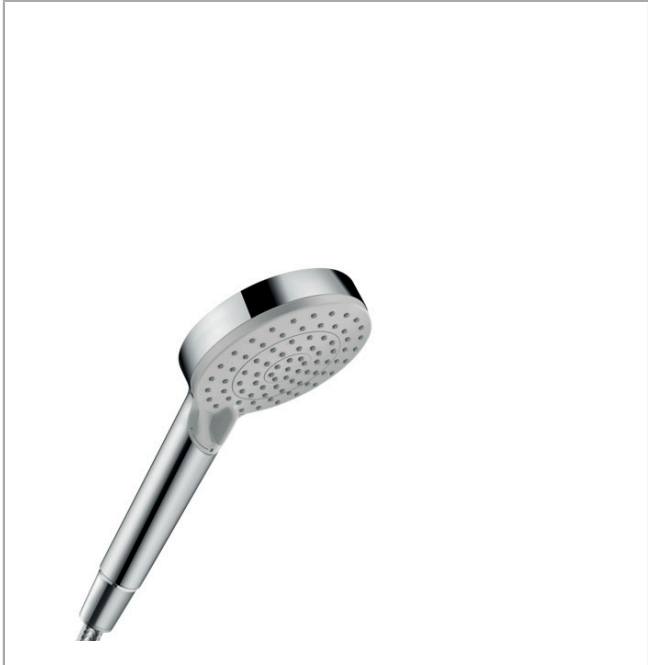

Vernis Blend

Hand shower Vario 1.5 GPM

Finishes : **chrome** Part no. : **26090001**

Description

Features

- Spray modes: Rain, IntenseRain
- Continuous spray mode adjustment
- easy cleanable plastic spray disc
- Flow: 1.5 GPM (5.7 L/Min)

Item details

Technology

Compliance

Product image

Scale drawing