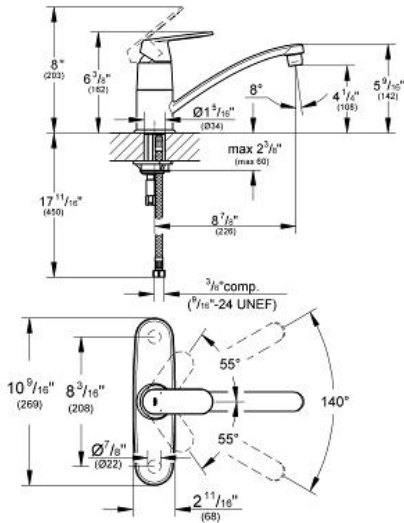

EUROSMART COSMOPOLITAN Single-Handle Kitchen Faucet

MODEL # 31135000

Pure Freude
an Wasser

GROHE

Product Description: EUROSMART COSMOPOLITAN Single-Handle Kitchen Faucet

Standard Specification:

- Single hole installation
- Metal lever handle
- **GROHE SilkMove** 1.4" (35 mm) ceramic cartridge
- Adjustable flow rate limiter
- Adjustable minimum flow rate approx. 1.0 gpm
- Swivel Spout
- Swivel area 140°
- Flow control
- Stainless steel flex lines
- Quick installation system
- Max Flow Rate: 1.75 gpm (6.6 L/min)

Applicable Codes & Standards:

- Energy Policy Act of 1992
- NSF 61
- ASME A112.18.1/CSA B125.1
- US Federal and State material regulations
- ICC/ANSI A117.1
- LOGO NSF

Color:

- 31135000 StarLight Chrome