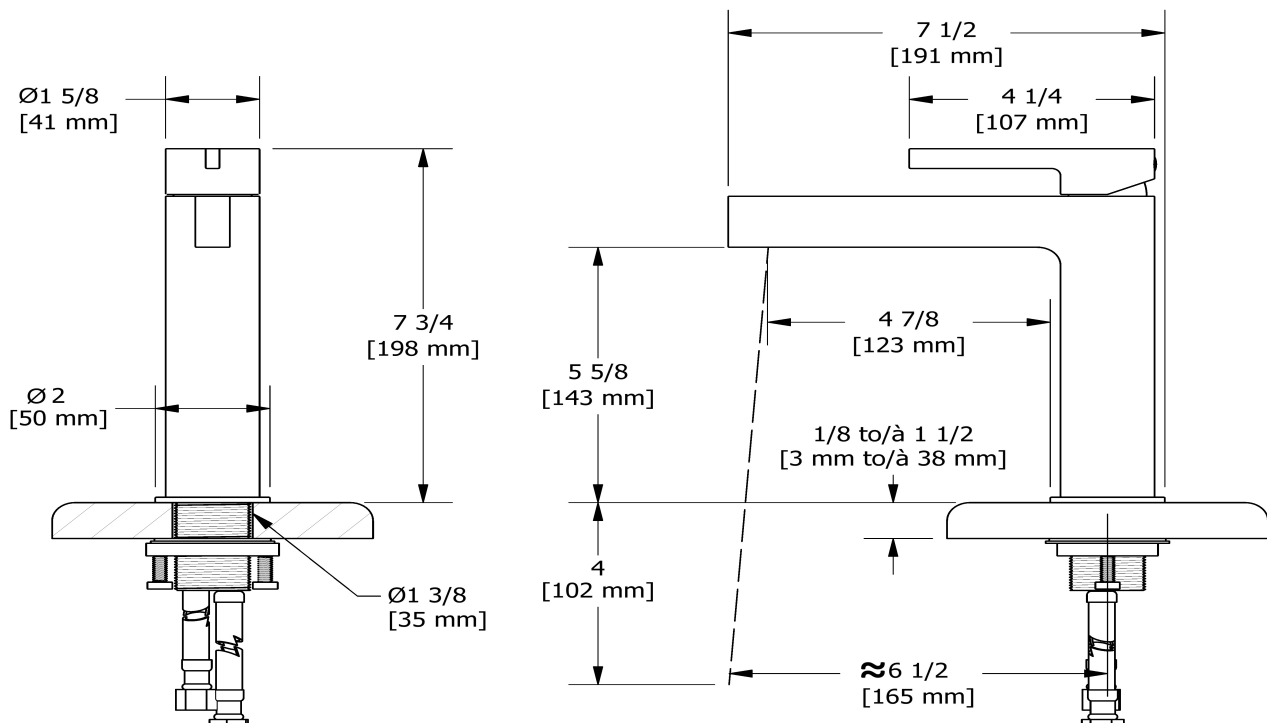

Sizes, models and finishes may differ from those presented.

Warranty

This **Riobel Inc.** product you have purchased carries a Limited Lifetime Warranty on the chrome, PVD finish, blacks and all working parts and is guaranteed from the initial purchase date against all manufacturing defects. All other finishes, including plastic components, are guaranteed for one year. All electric and/or electronic parts are covered by a 5-year limited warranty.

Customer Service

Ontario, West Canada : 888-287-5354 Quebec, Maritimes, United States : 866-473-8442