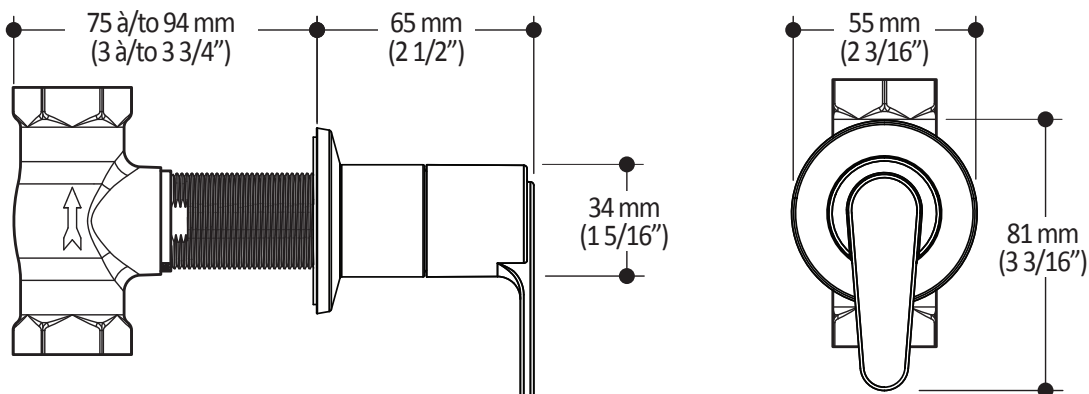

Important: Dimensions are approximated and are subject to changes. Please refer to the installation instructions.

Kalia inc.
1355, 2nd Street
Sainte-Marie (Quebec)
Canada G6E 1G9

t. 1-418-387-9090
1 877 GO KALIA (1-877-465-2542)
f. 1-418-387-9089
www.KaliaStyle.com