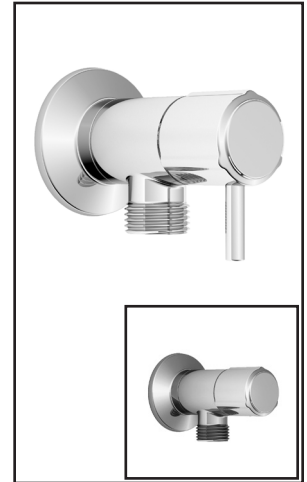

CITÉ™

102347

Wall Outlet with Volume Control

SPECIFICATIONS

Features

- Water 1/2" female inlet NPT
- Water G1/2 male outlet
- Cartridge 3/4 with ceramic disc
- Solid brass construction
- Check valve included
- PVD finish (Physical Vapour Deposit): A high technology process that protects the surface finish for increased durability

Packaging

- **Dimensions:** 305mm x 117mm x 92mm (12" x 4 5/8" x 3 5/8")
- **Volume:** 0.12 cu ft (0.003 cu m)
- **Total weight:** 0.75 lb (0.34 kg)