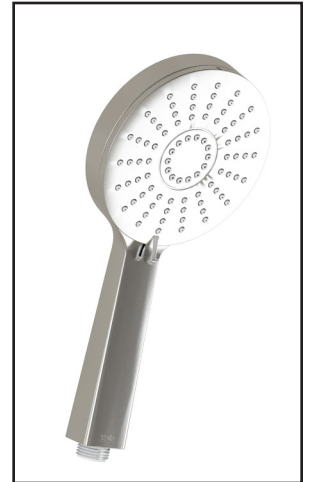

102850

PLUS: 2-Jet Handshower

SPECIFICATIONS

Features

- Diameter of 121mm (4 3/4")
- Anti-scale system with soft sprays
- Water G1/2 male inlet
- 2 direct positions and 1 shared position
- PVD finish (Physical Vapour Deposit): A high technology process that protects the surface finish for increased durability

Packaging

- **Dimensions:** 349mm x 171mm x 178mm (13 3/4" x 6 3/4" x 7")
- **Volume:** 0.375 cu ft (0.01 cu m)
- **Total weight:** 0.69 lb (0.315 kg)

Maximum flow rate

- 9.5 liters/min. (2.5 gallons/min.) at 80 psi