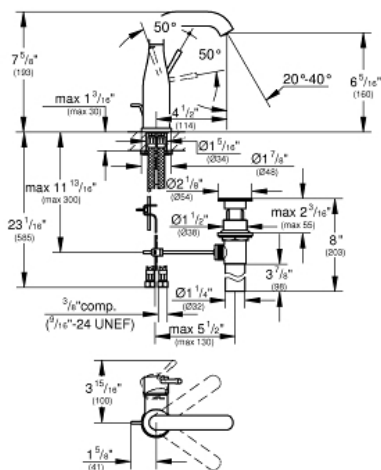

ESSENCE Single-Handle Bathroom Faucet M-Size

MODEL # 2348500A

GROHE CANADA, INC. | 5900 Avebury Road, Mississauga, Ontario, Canada L5R 3M3
Phone: 905-271-2929 | Fax: 905-271-9494 | info@grohe.ca

Pure Freude
an Wasser

GROHE

Product Description:

ESSENCE

Single-Handle Bathroom Faucet M-Size

Standard Specification:

- Single hole installation
- Metal lever handle
- **GROHE SilkMove** 28 mm ceramic cartridge
- With temperature limiter
- **GROHE StarLight** chrome finish
- **GROHE EcoJoy** Mousseur 1.2 gpm
- Swivel tubular spout with mousseur and stop limiter
- Pop-up waste set 1 1/4"
- Stainless steel flex lines

Applicable Codes & Standards:

- Energy Policy Act of 1992
- NSF 61
- ASME A112.18.1/CSA B125.1
- US Federal and State material regulations
- EPA WaterSense®
- ICC/ANSI A117.1

Color:

- 2348500A StarLight Chrome