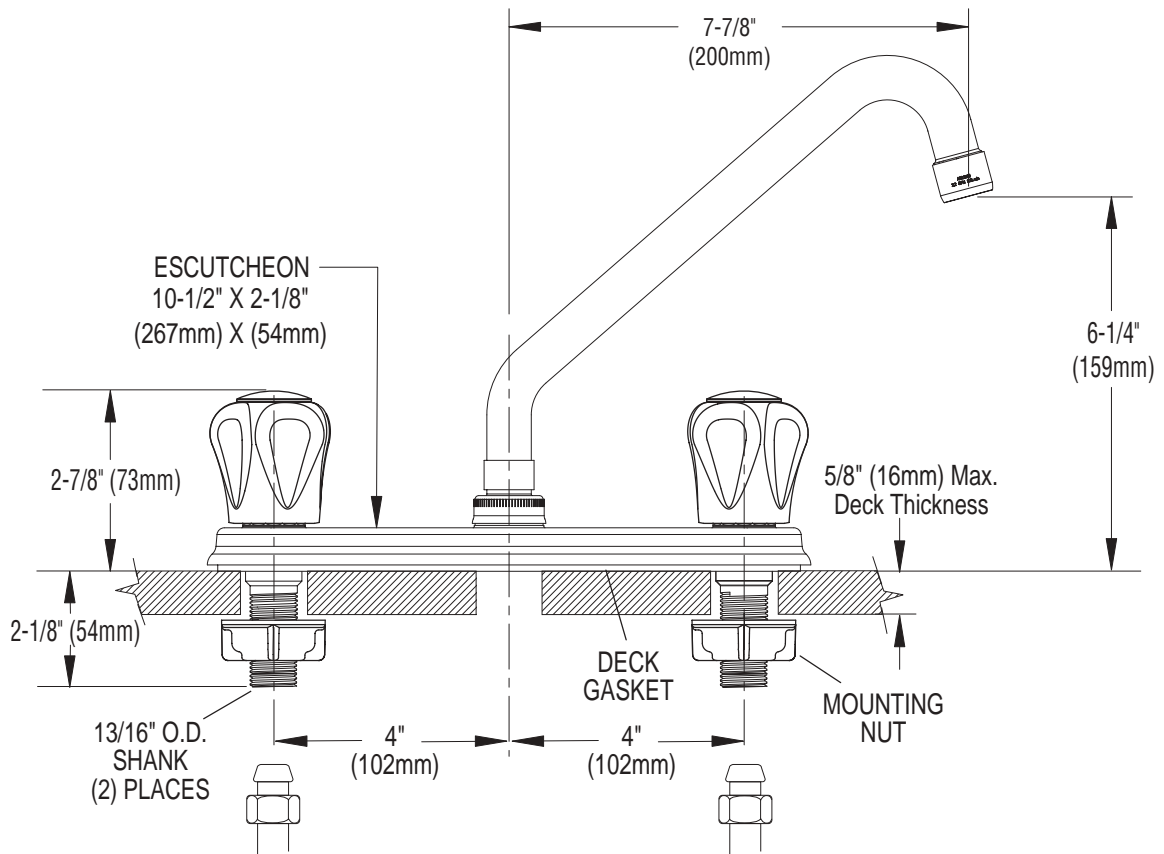

FAUCET DESCRIPTION

- Chrome plated metal construction
- 1/2" quick connect connections

OPERATION

- Acrylic knob style handles
- Operate the faucet by rotating either handle in a counterclockwise manner to open, and clockwise to close

FLOW

- Aerator limits water discharged to a maximum of 1.67 cigpm/7.57 lpm regardless of water pressure

CARTRIDGE

- 1224 cartridge design
- Nonmetallic and stainless steel material

STANDARDS

- Third party certified by CSA to meet CSA B-125, ASME A112.18.1M and all specifications referenced therein

NOTE: THIS FAUCET IS DESIGNED TO BE INSTALLED THROUGH 3 HOLES 1" MIN. DIA.

CRITICAL DIMENSIONS

(DO NOT SCALE)