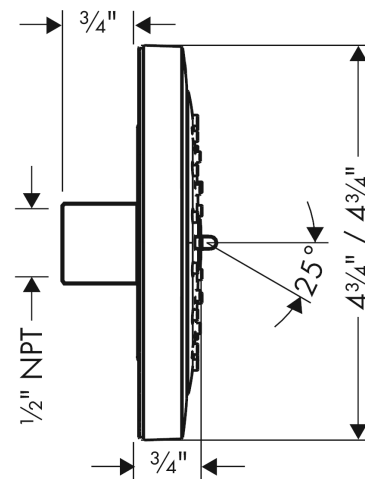

Scale drawing