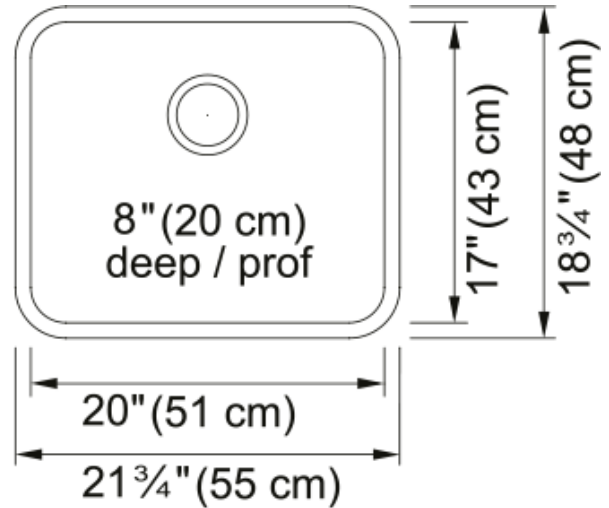

Steel Queen Undermount Sink QSUA1922-8 | 122.0486.890

Steel Queen 21.75-in x 18.75-in Undermount Single Bowl Stainless Steel Kitchen Sink. For versatile durability at a great value, a Kindred Steel Queen undermount single bowl sink will evoke an essence of charm in your kitchen. Designed for performance with smooth edges and a bright satin finish that will stand up to everyday tasks. Steel Queen sinks are made from durable 20-gauge stainless steel with a finish that will stand up to the demands of everyday life. Backed with a limited lifetime warranty, you can trust that this Kindred sink will provide you with reliable performance for years to come.

Aspect

Sink type	Sink
Type of material	Stainless steel
Number of bowls	1
Color	Steel
Surface finish	Silk

Product Dimensions

Exterior size: right to left	21.654
Exterior size: front to back	18.898
Large bowl size: right to left	20.079
Large bowl size: front to back	16.929
Large bowl: depth	7.874

Installation

Minimum cabinet size	24"
----------------------	-----

Product specifications

Installation type	Undermount
Drain hole	3 1/2"
Position of drainer	No drainer

Product identification

Product brand	Kindred
Collection	Steel Queen
Certified by	CSA